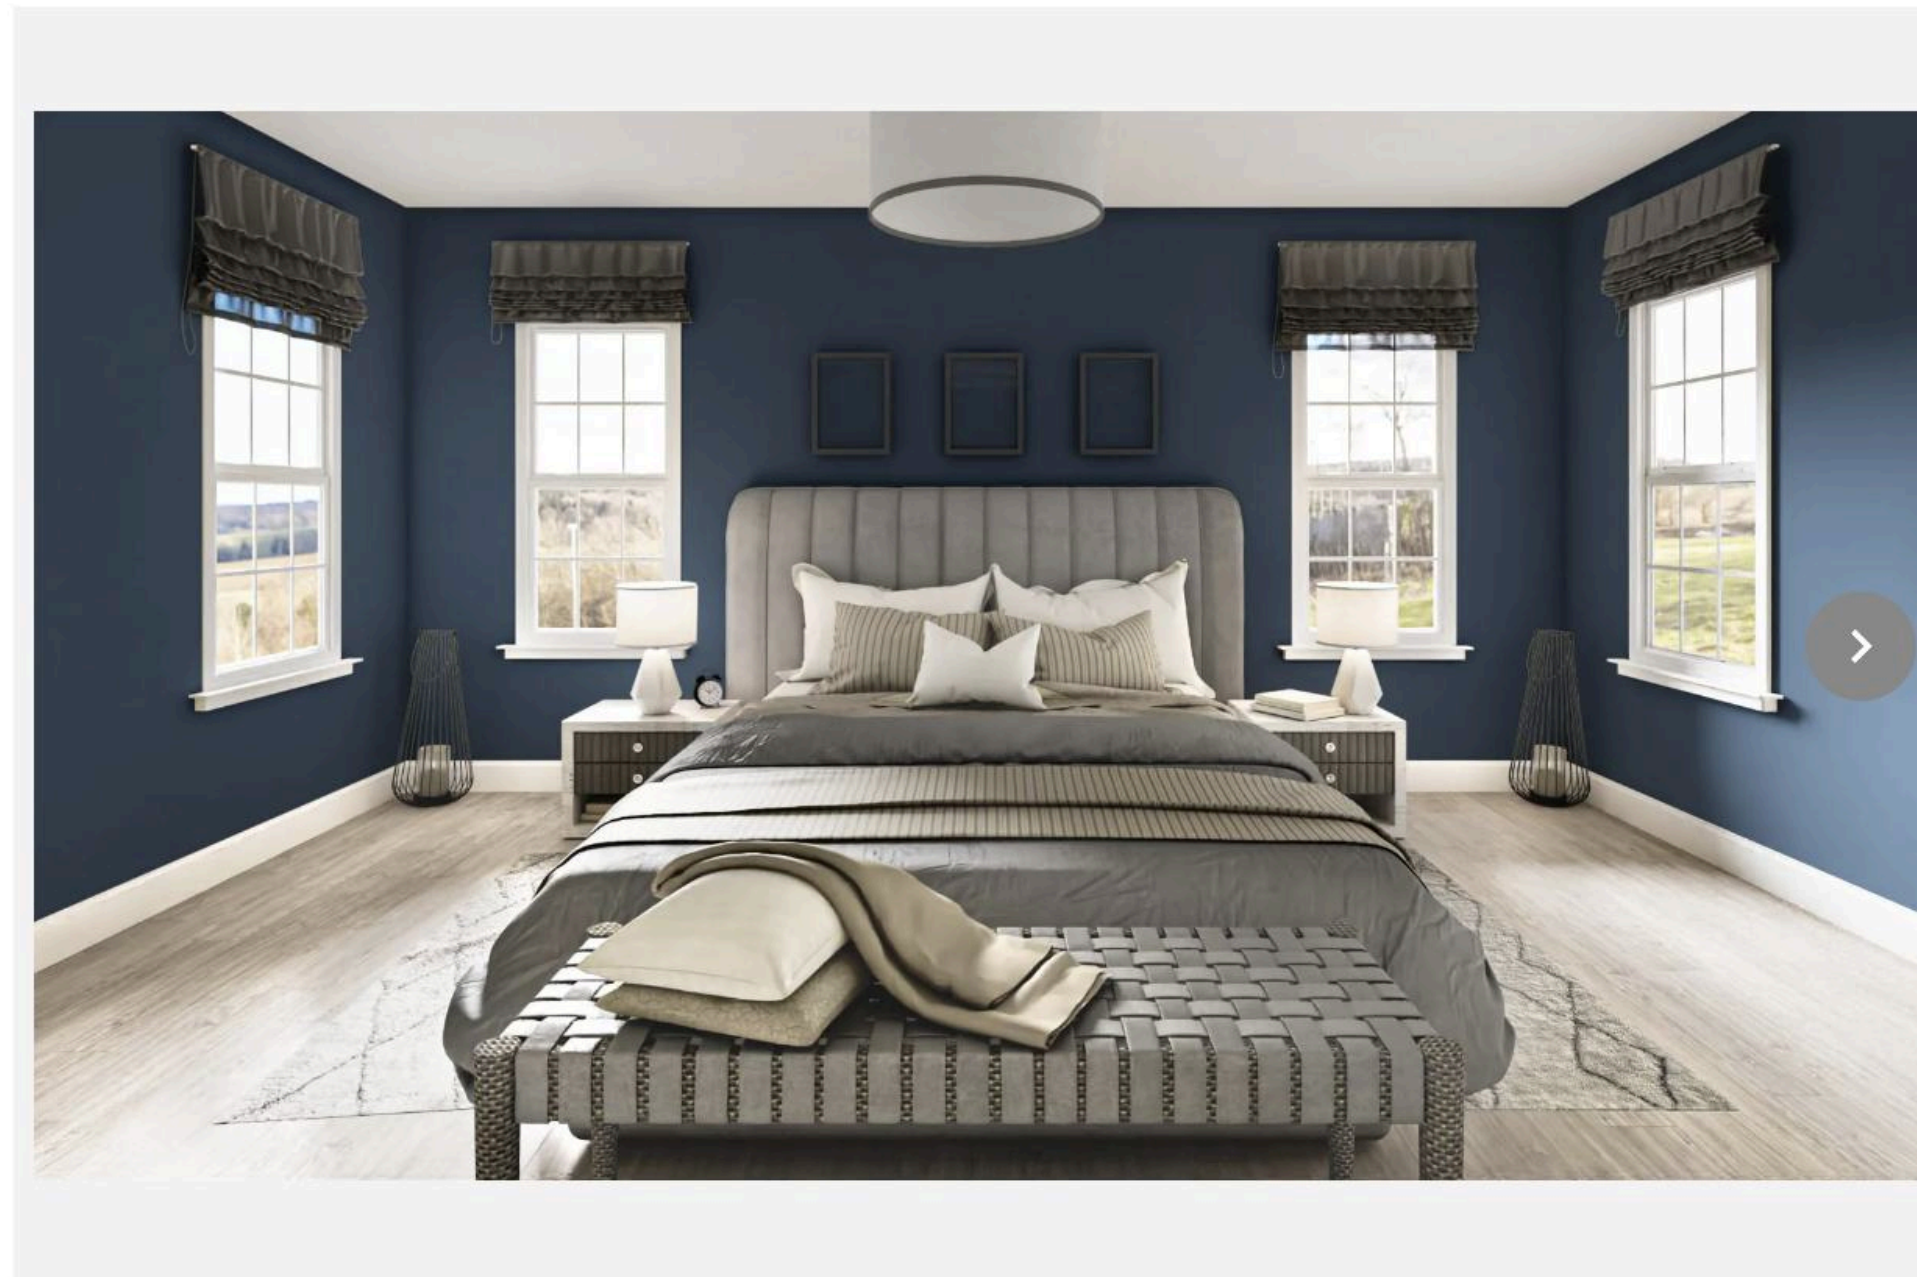

Live on Lowes.com

Filter Color:

- In order to change the color, select filter, then a basic colors are listed to choose from

Paint / Interior Paint

HGTV HOME by Sherwin-Williams Infinity Satin Base C Ti...

★★★★★ 3469

$65.98

1

Add to Cart

Review Selections Overview Specifications Reviews Compare Q&A

Bedroom Bathroom Kitchen Living Room Dining Room Exterior

Search by Color Name, Number or Family

Filter

Color