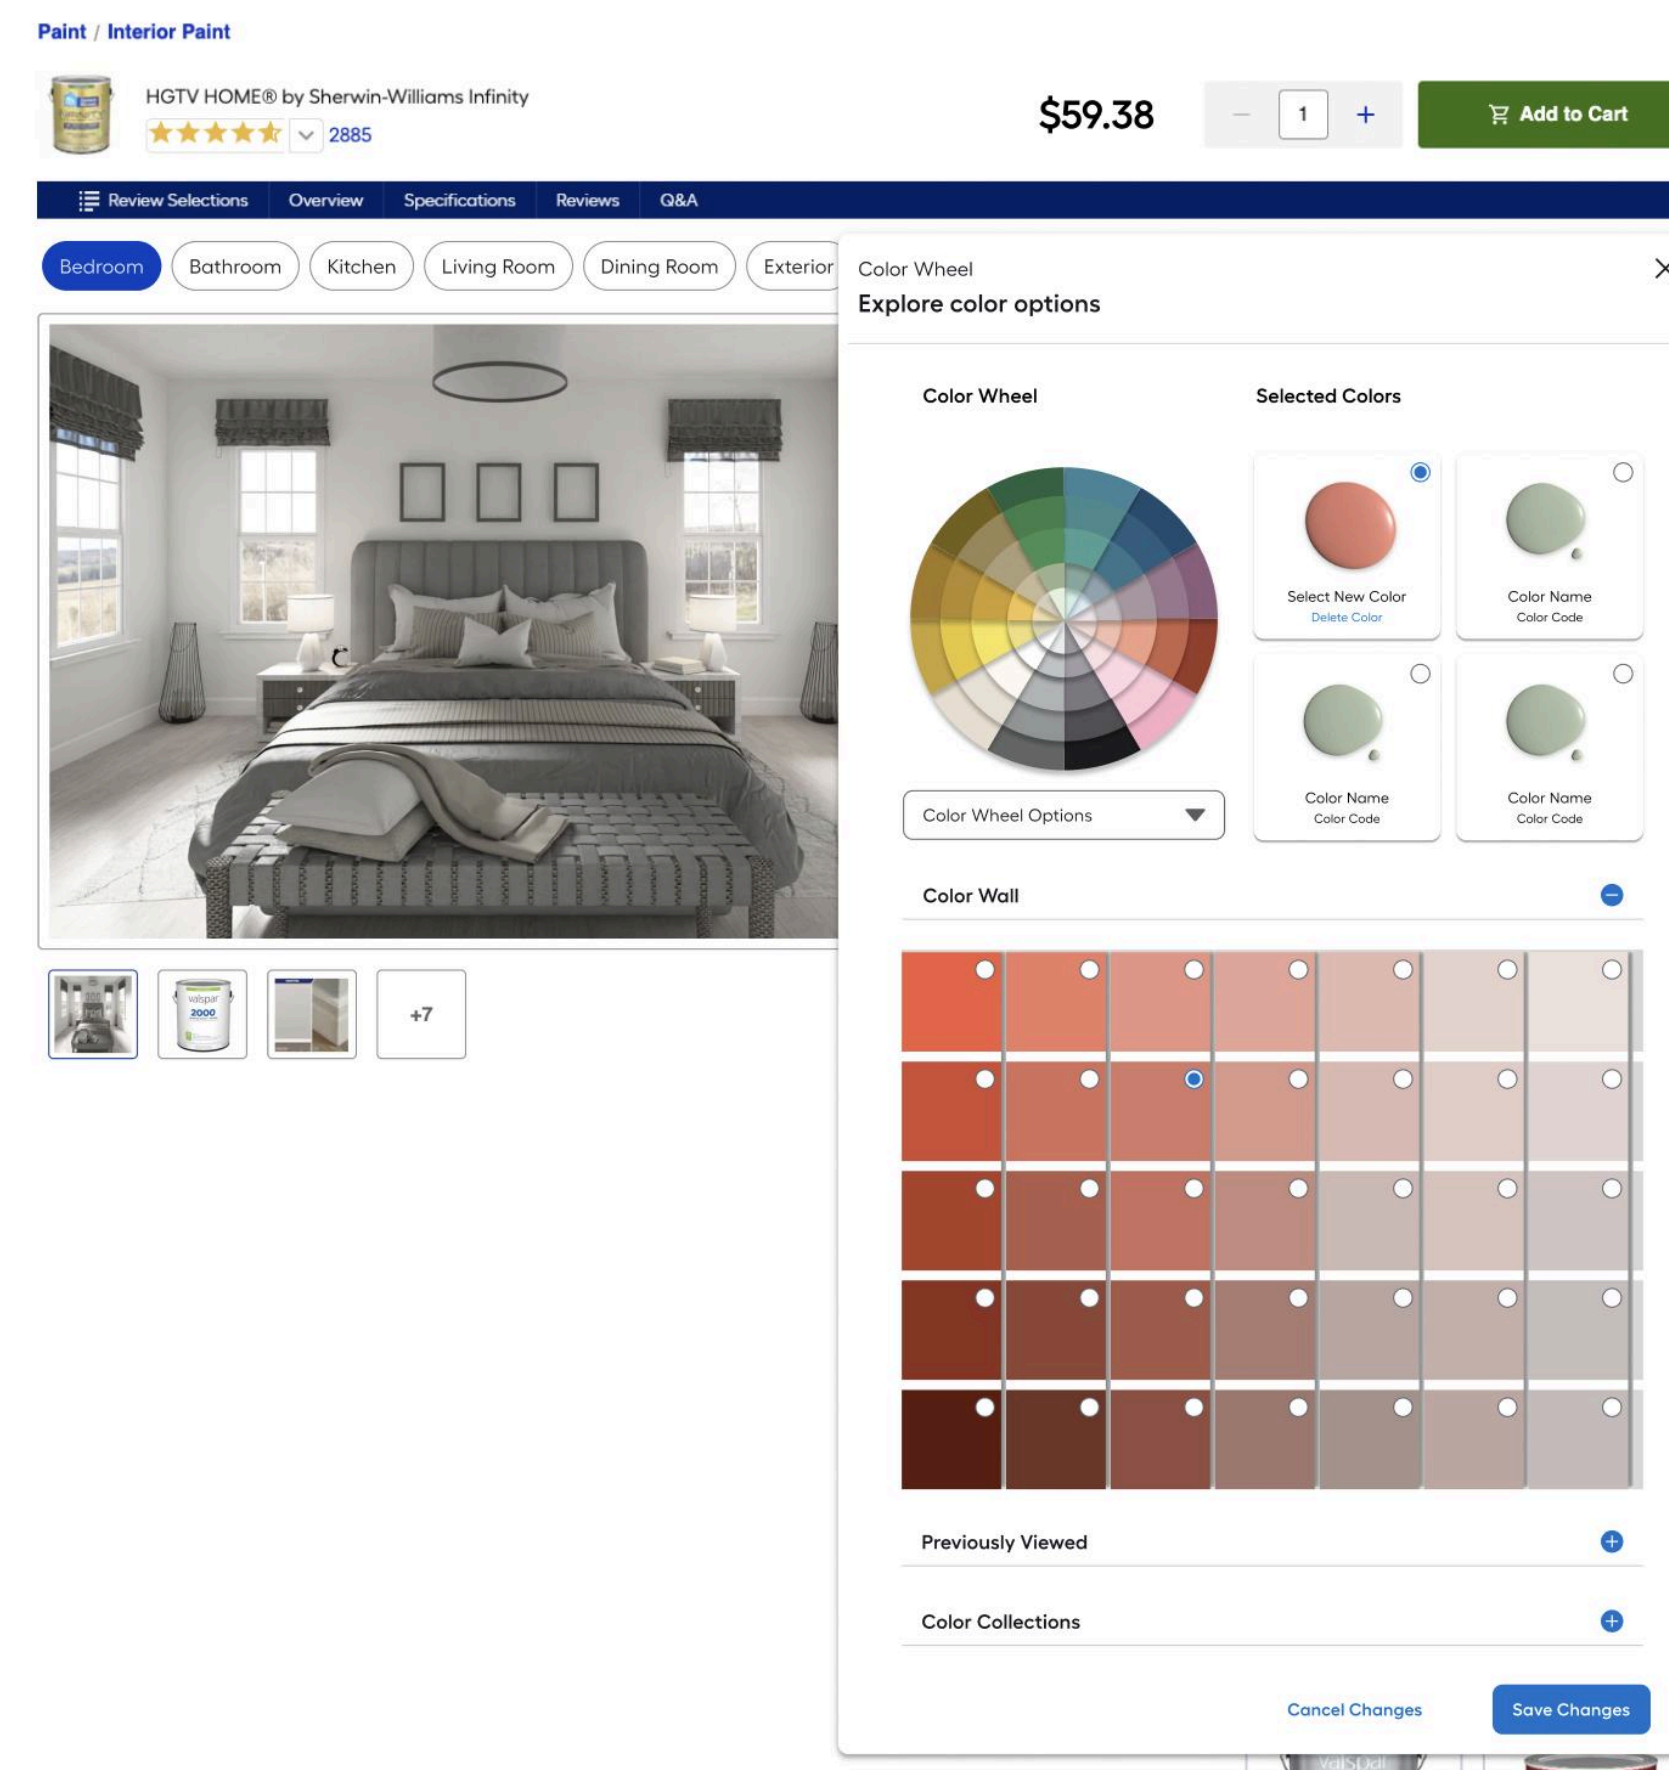

States and Interactions

Color wheel

Default Color Wheel

Interactions:

All colors are on display, ranging from dark to light, and highlighting all popular color groups

By selecting a color, the color wall will change. Colors will be organized dark to light similar to the color wall in stores