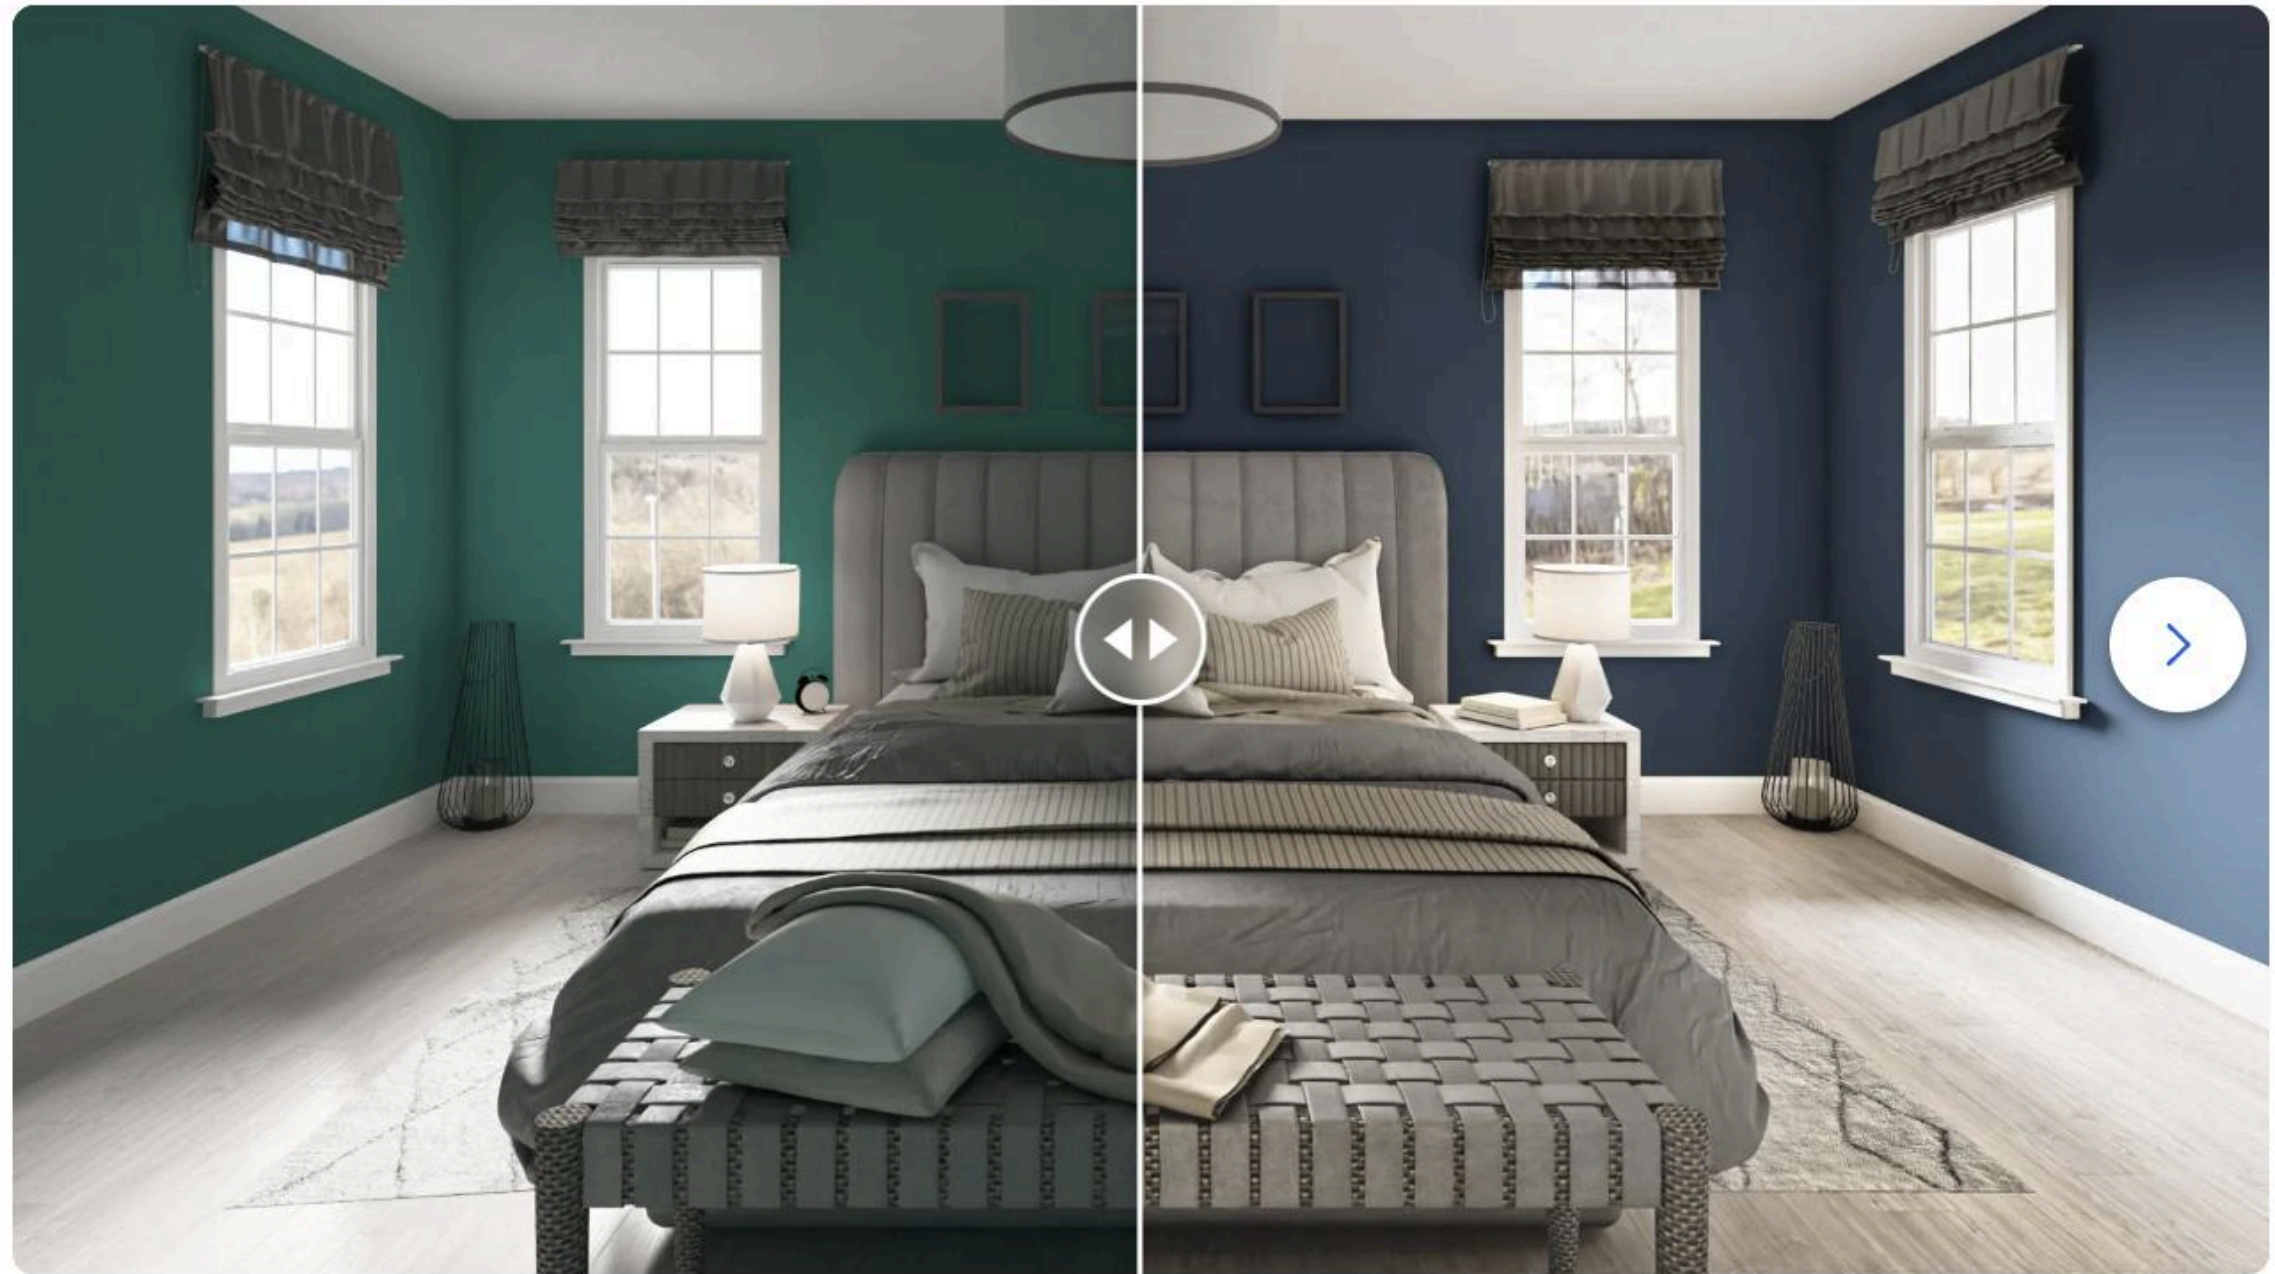

Actual color may vary from on-screen representation.

- Bedroom
- Bathroom
- Kitchen
- Living Room
- Dining Room
- Exterior

Indigo Batik

Compare - 2 colors selected

Northern Hemisphere Indigo Batik

Current Color: Blue