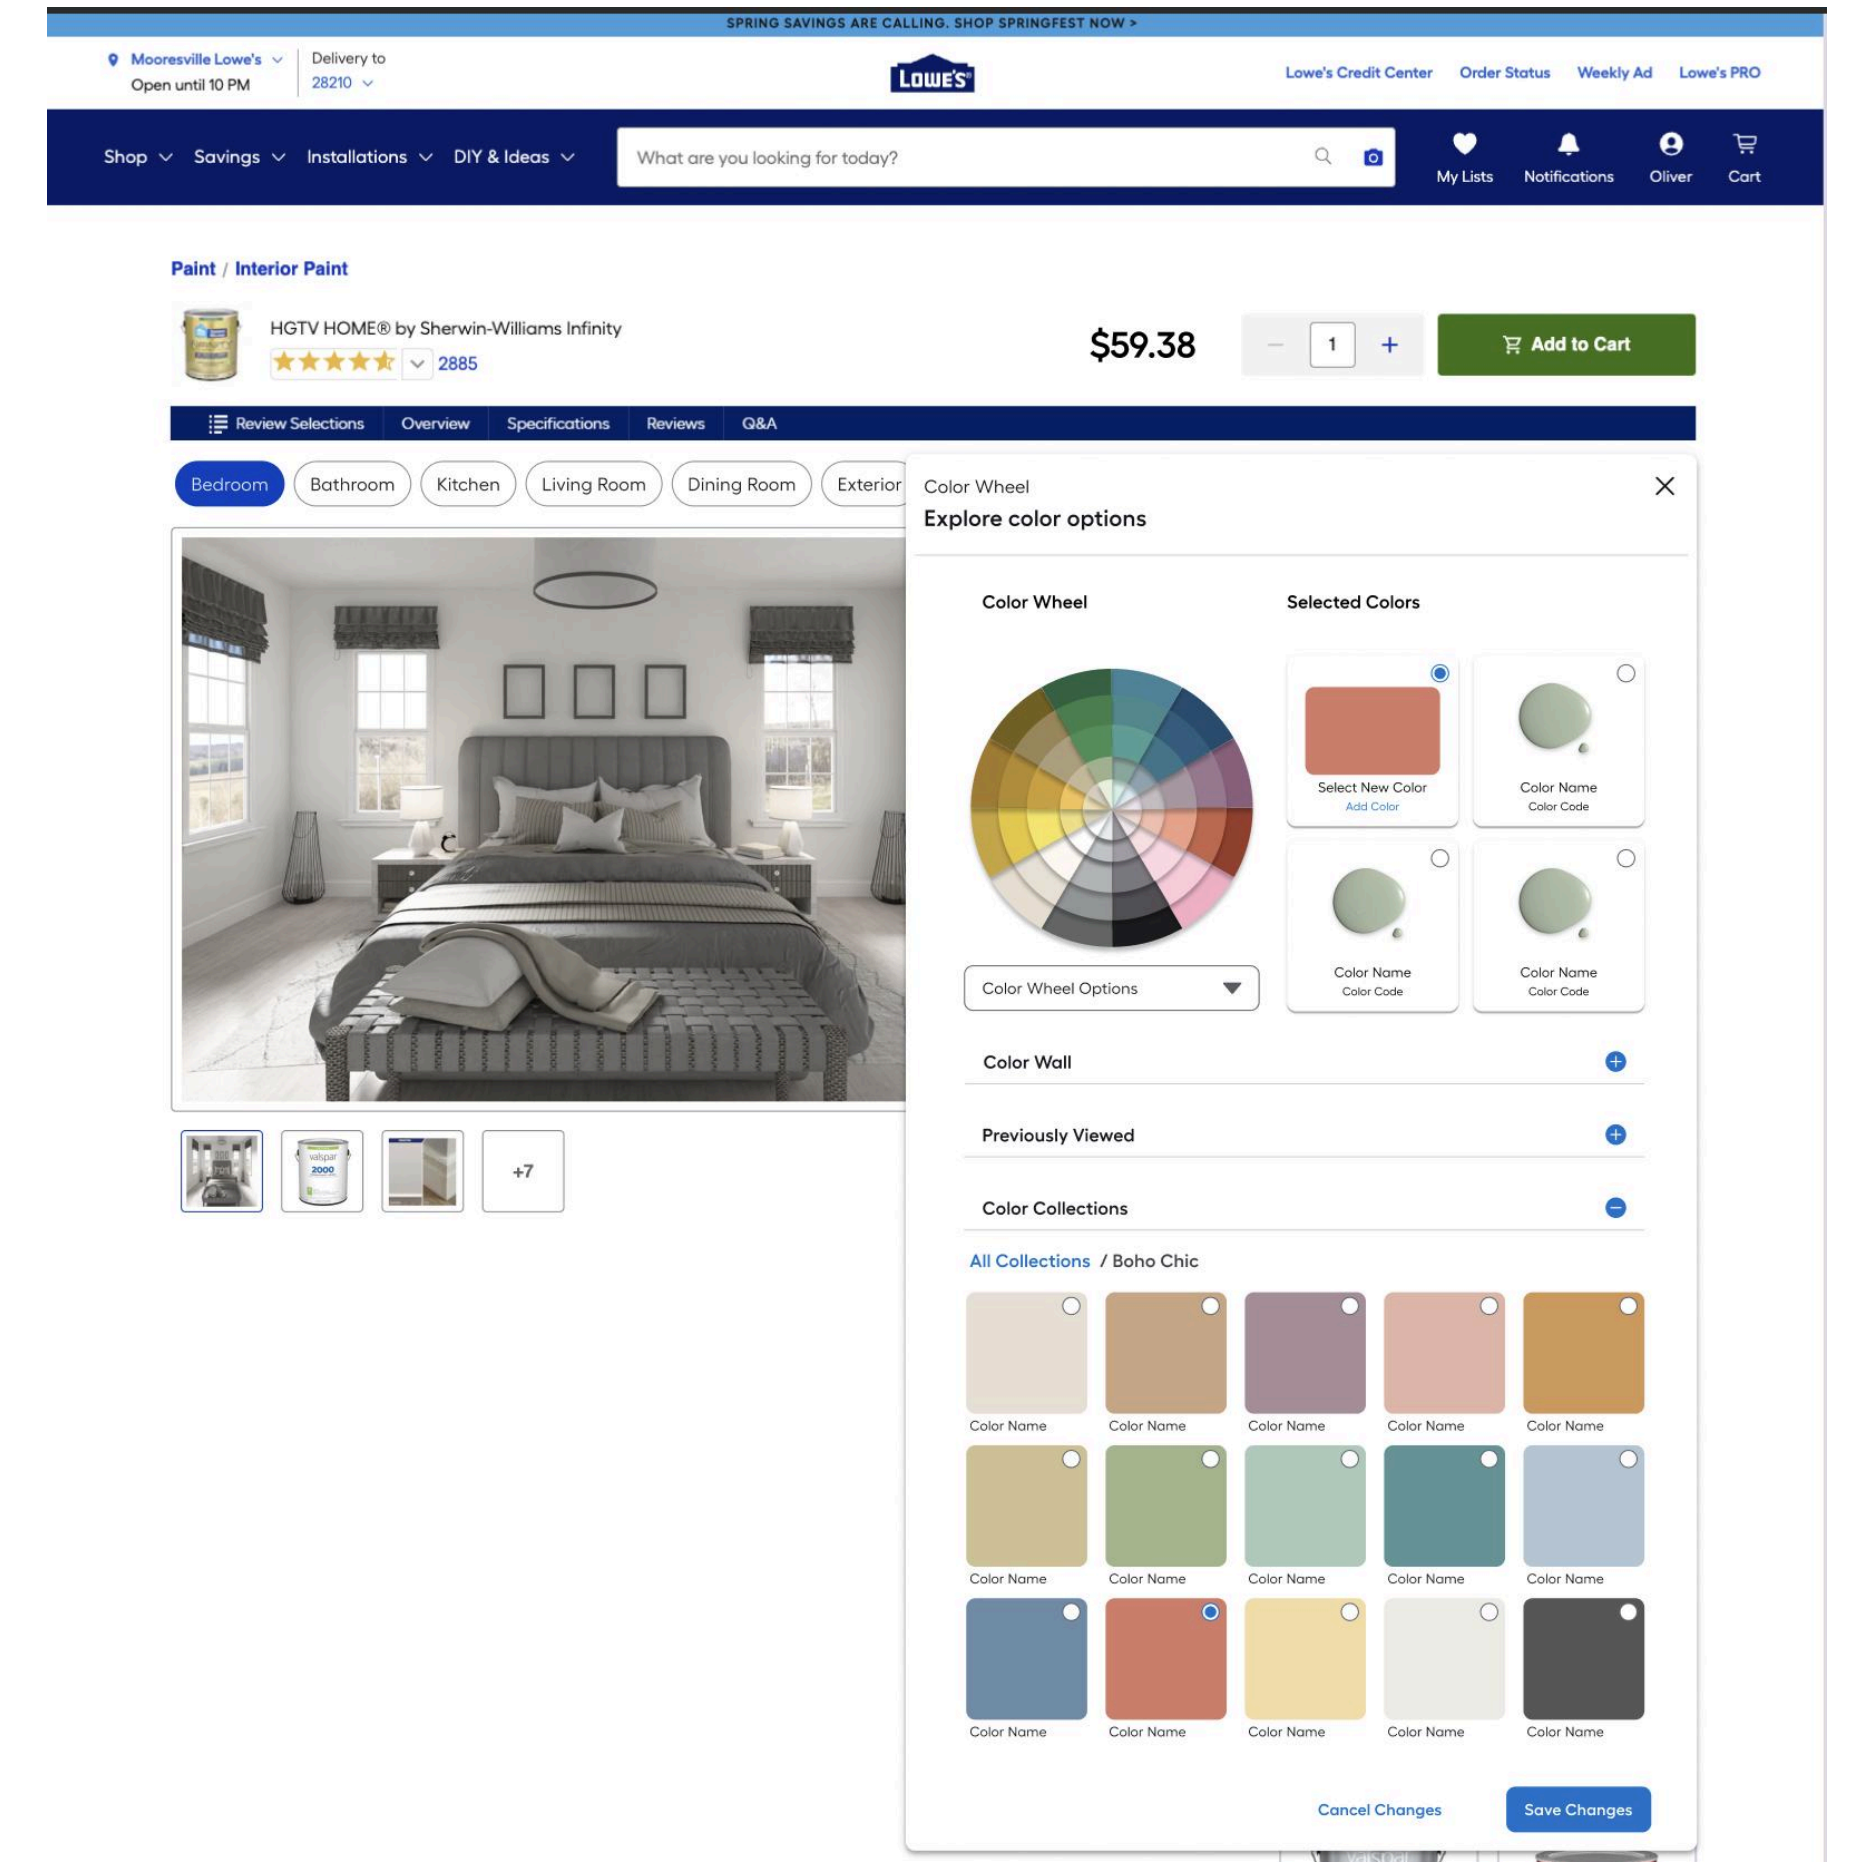

Solution:

Offering a previously viewed area that is scrollable and contains a memory of all colors that have previously been clicked on.

Color Collection

Interactions:

For our less confident users, we should still offer our color collections. From this view they are able to see the booklet cover photos for each collection. This again calls back to the in store experience. Colors can be explored and chosen from each collection.

Final State

Interactions:

After an additional color is selected the configurator is updated to include the new color.

The screenshot shows the Lowe's website interface for a paint product. At the top, there's a navigation bar with the Lowe's logo and links for 'Lowe's Credit Center', 'Order Status', 'Weekly Ad', and 'Lowe's PRO'. Below this is a search bar with the text 'What are you looking for today?' and icons for 'My Lists', 'Notifications', 'Oliver', and 'Cart'. The main content area is titled 'Paint / Interior Paint' and features a product card for 'HGTV HOME® by Sherwin-Williams Infinity' with a price of '\$59.38' and an 'Add to Cart' button. Below the product card are tabs for 'Review Selections', 'Overview', 'Specifications', 'Reviews', and 'Q&A'. A room selector bar includes 'Bedroom', 'Bathroom', 'Kitchen', 'Living Room', 'Dining Room', and 'Exterior'. A large image of a bedroom is shown, with a color selection palette below it. The palette includes color swatches for 'Coral Salmon HGSW6578', 'Periwinkle Dream HGSW6578', and 'Lake Norman HGSW6578'. Below the color swatches are icons for 'Paint Type: Interior', 'Exterior', 'Cabinet & Furniture', and 'Stains'. A 'Size: 1 Gallon' section shows options for 'Sample', 'Quart', '1 Gallon', and '2 Gallon'. A 'Sheen: Satin' section shows options for 'Flat', 'Eggshell', 'Satin', and 'Semi-Gloss'. At the bottom, there are three paint cans labeled 'OUR BEST', 'valspar', and 'BEST VALUE'.