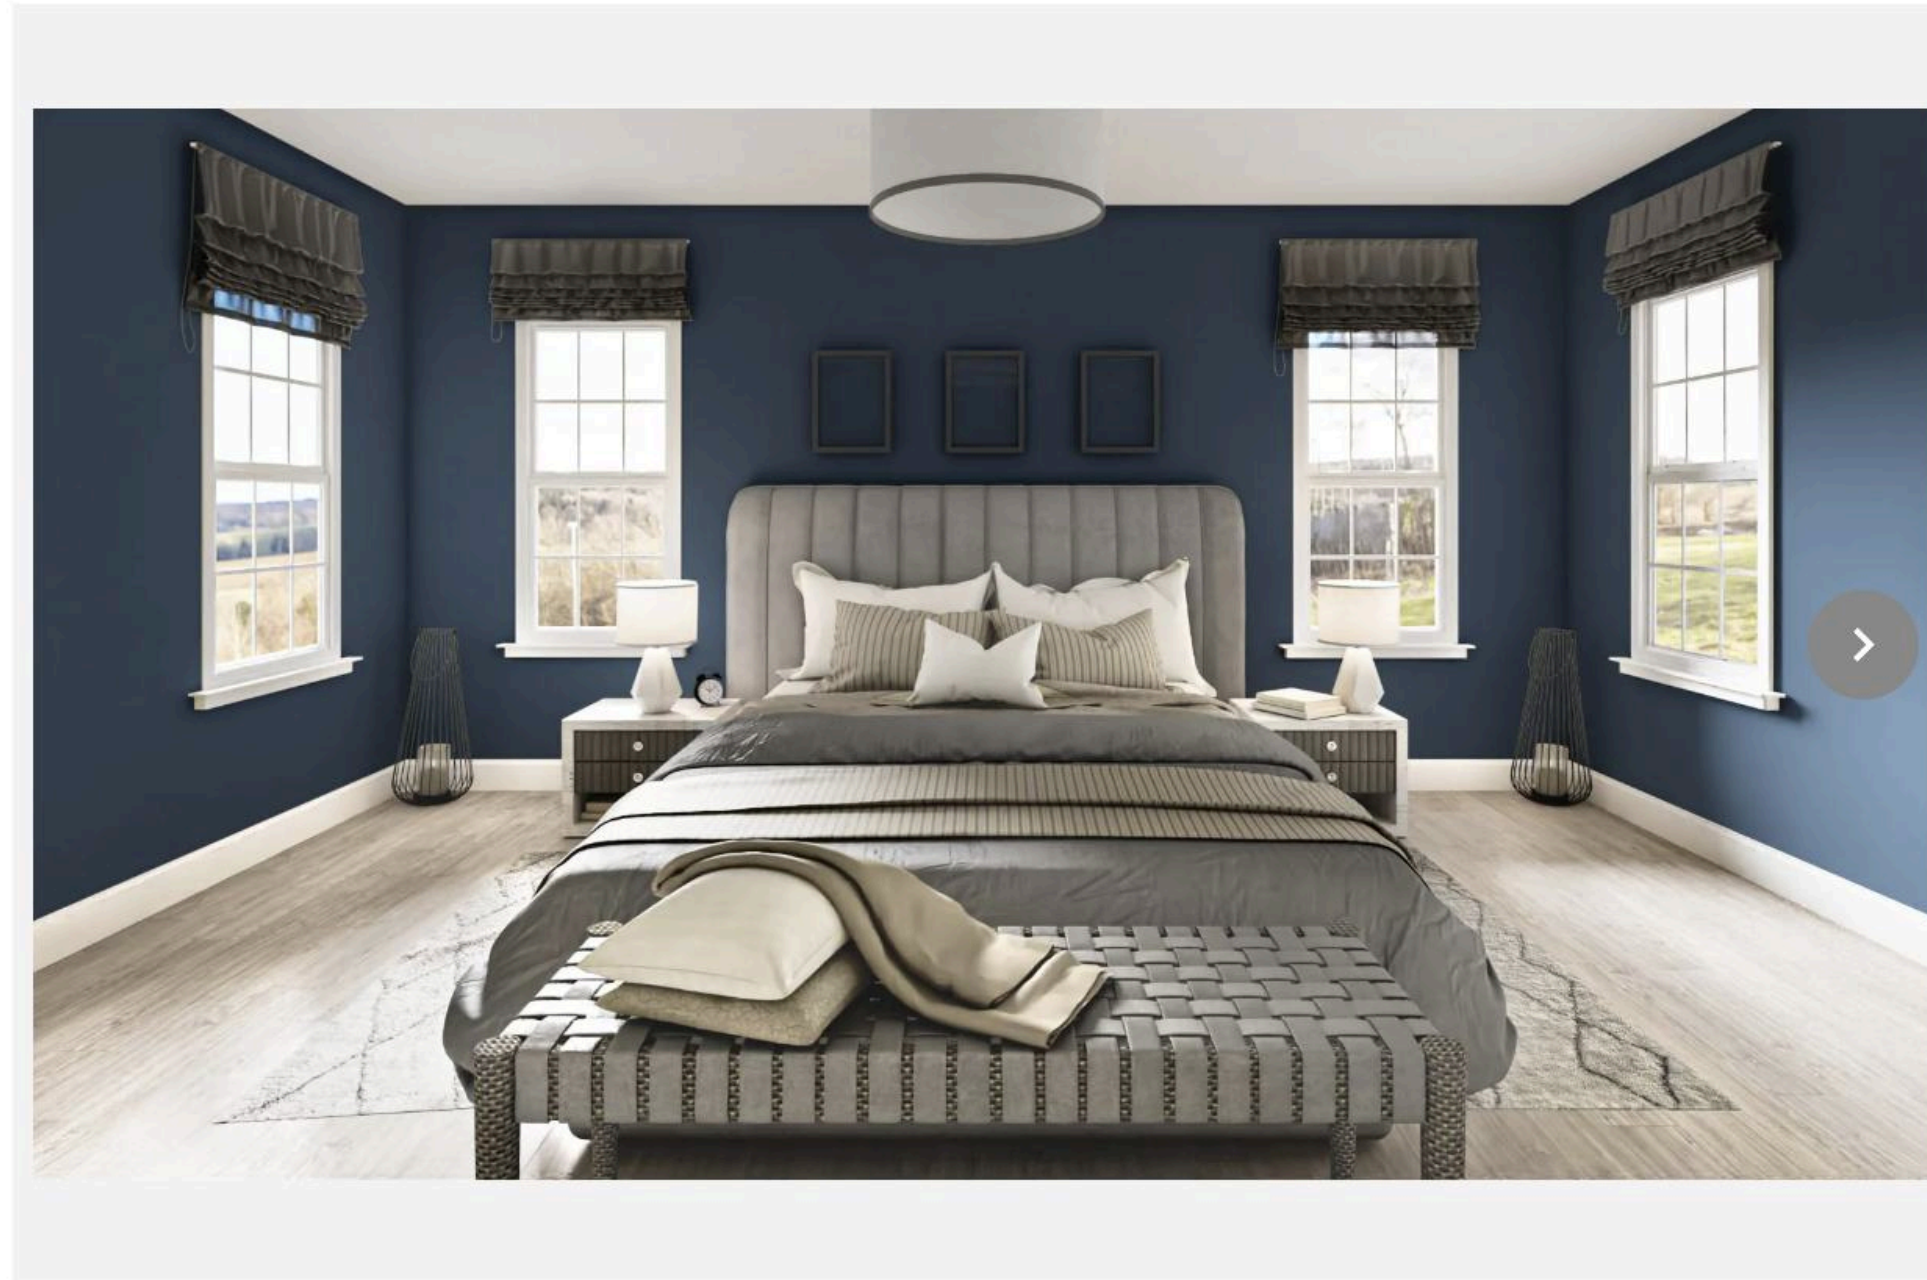

Search by Color Name, Number or Family

Filter

Selected Color
Indigo Batik
HGSW7602

< ... 133 134 135 ... >

Project Type: Interior ⓘ Help me choose

Live on Lowes.com

Filter Color:

- In order to change the color, select filter, then a basic colors are listed to choose from