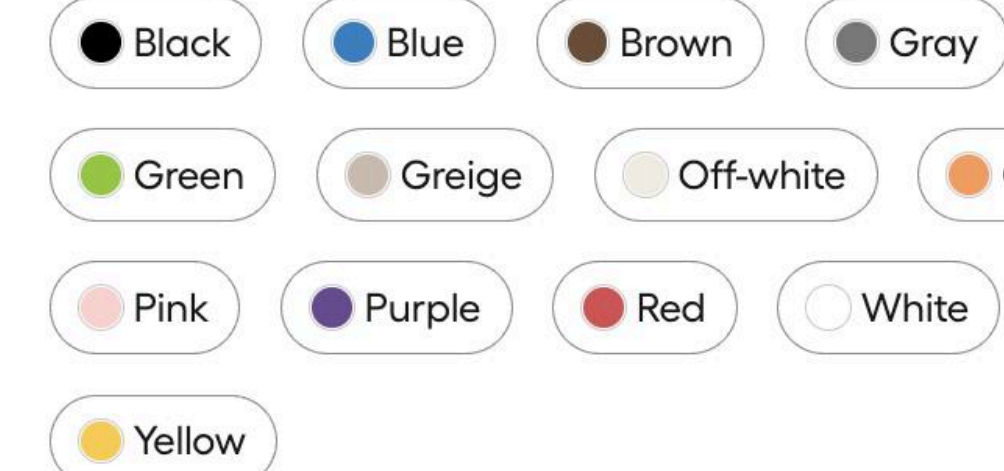

Search by Color Name, Number or Family

Filter

Color

Color Collection