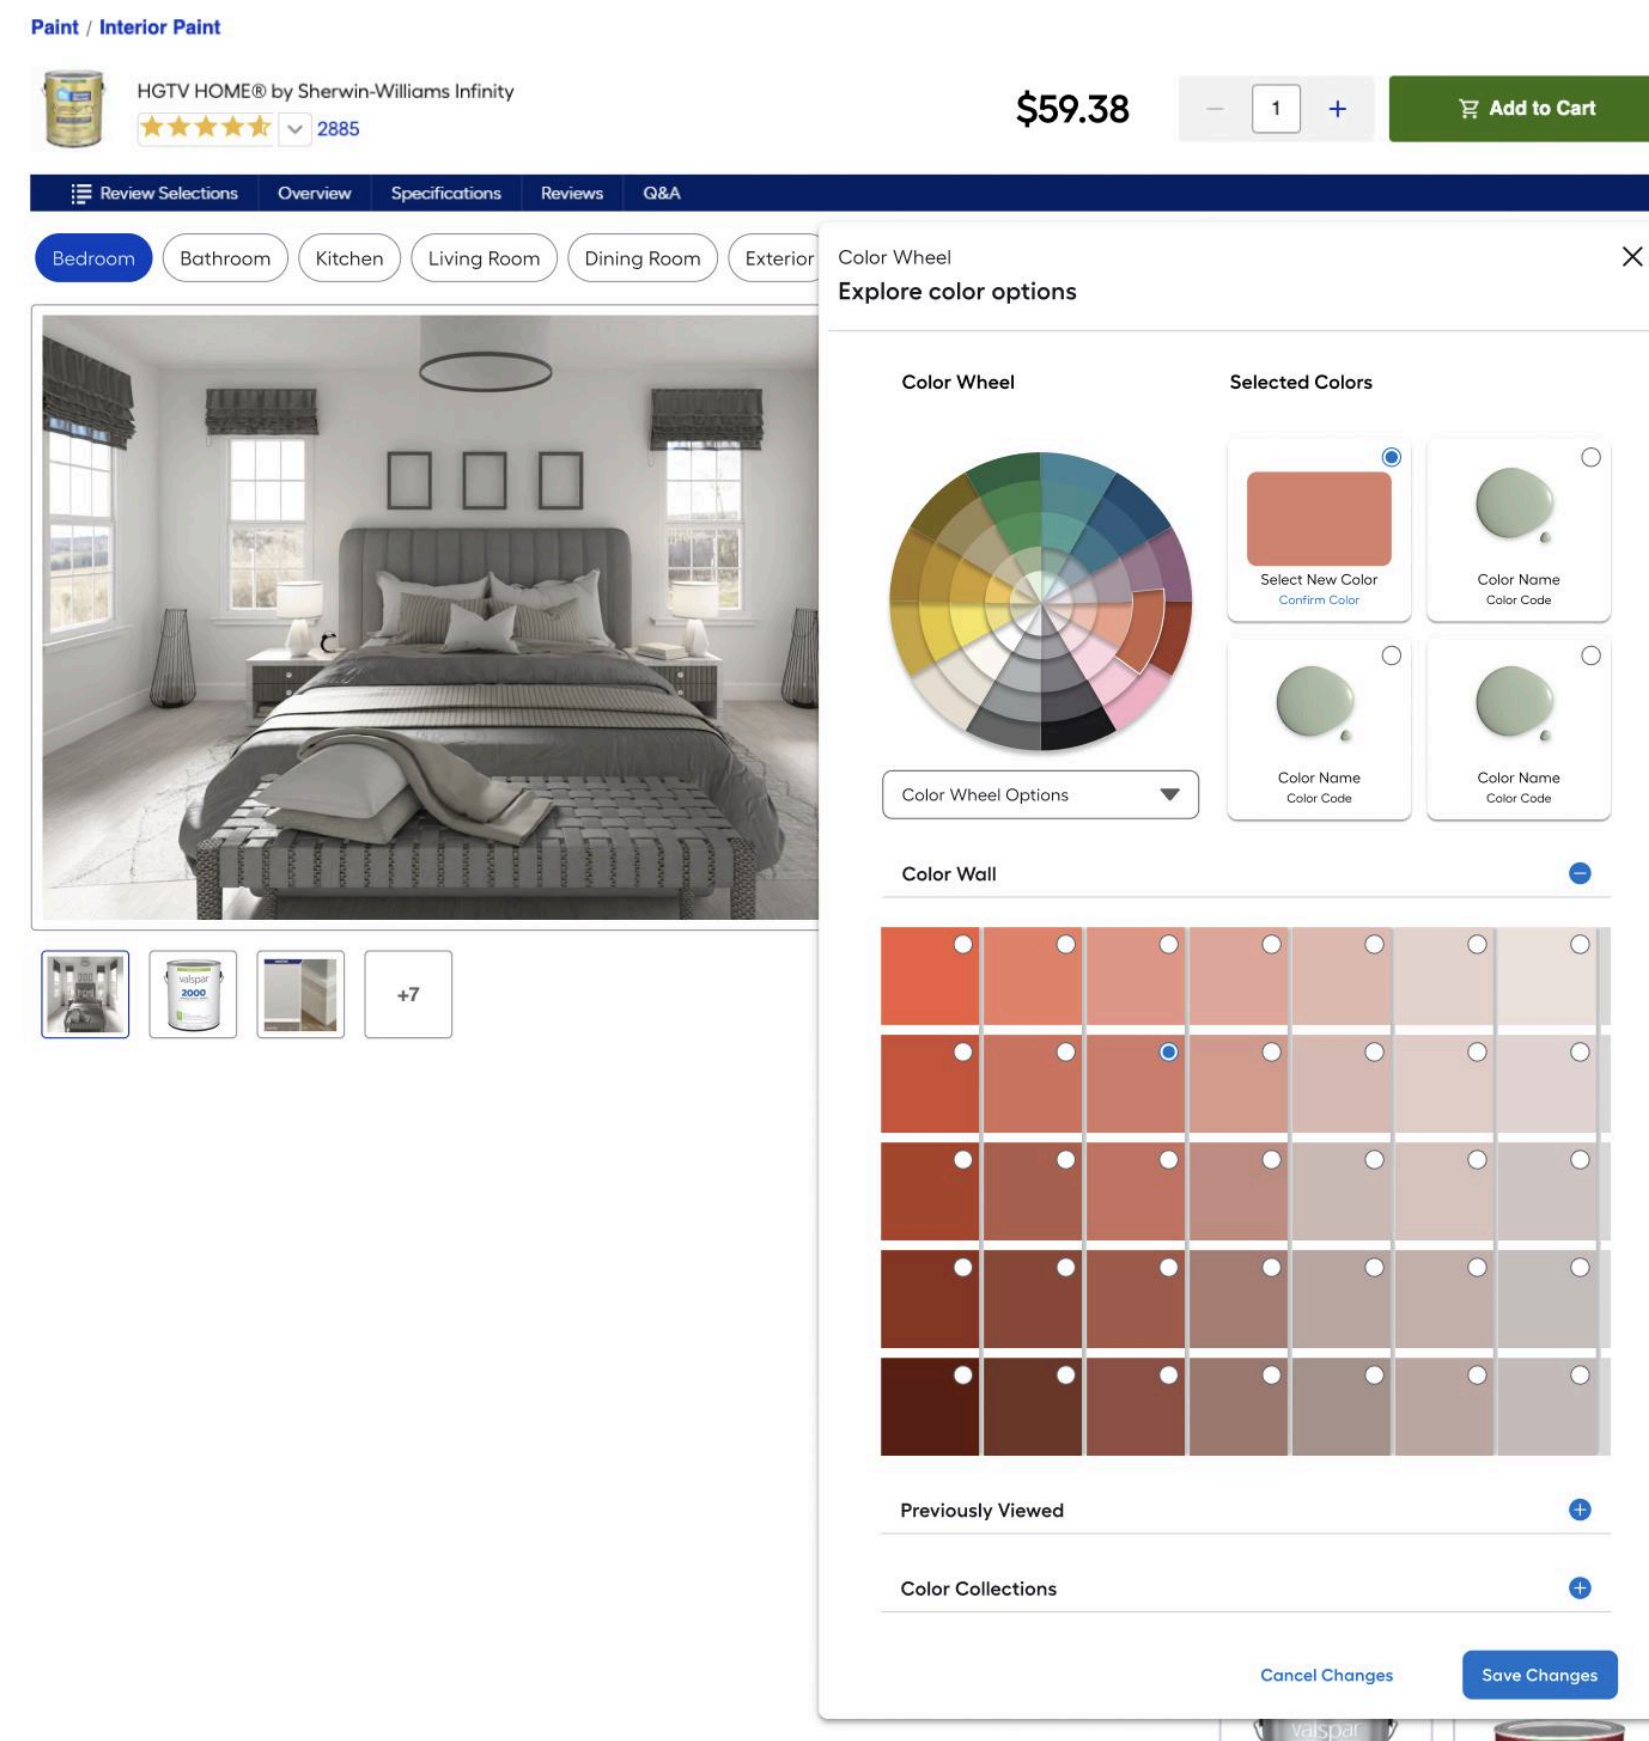

States and Interactions

Color wheel

Default Color Wheel

Interactions:

All colors are on display, ranging from dark to light, and highlighting all popular color groups

By selecting a color, the color wall will change. Colors will be organized dark to light similar to the color wall in stores