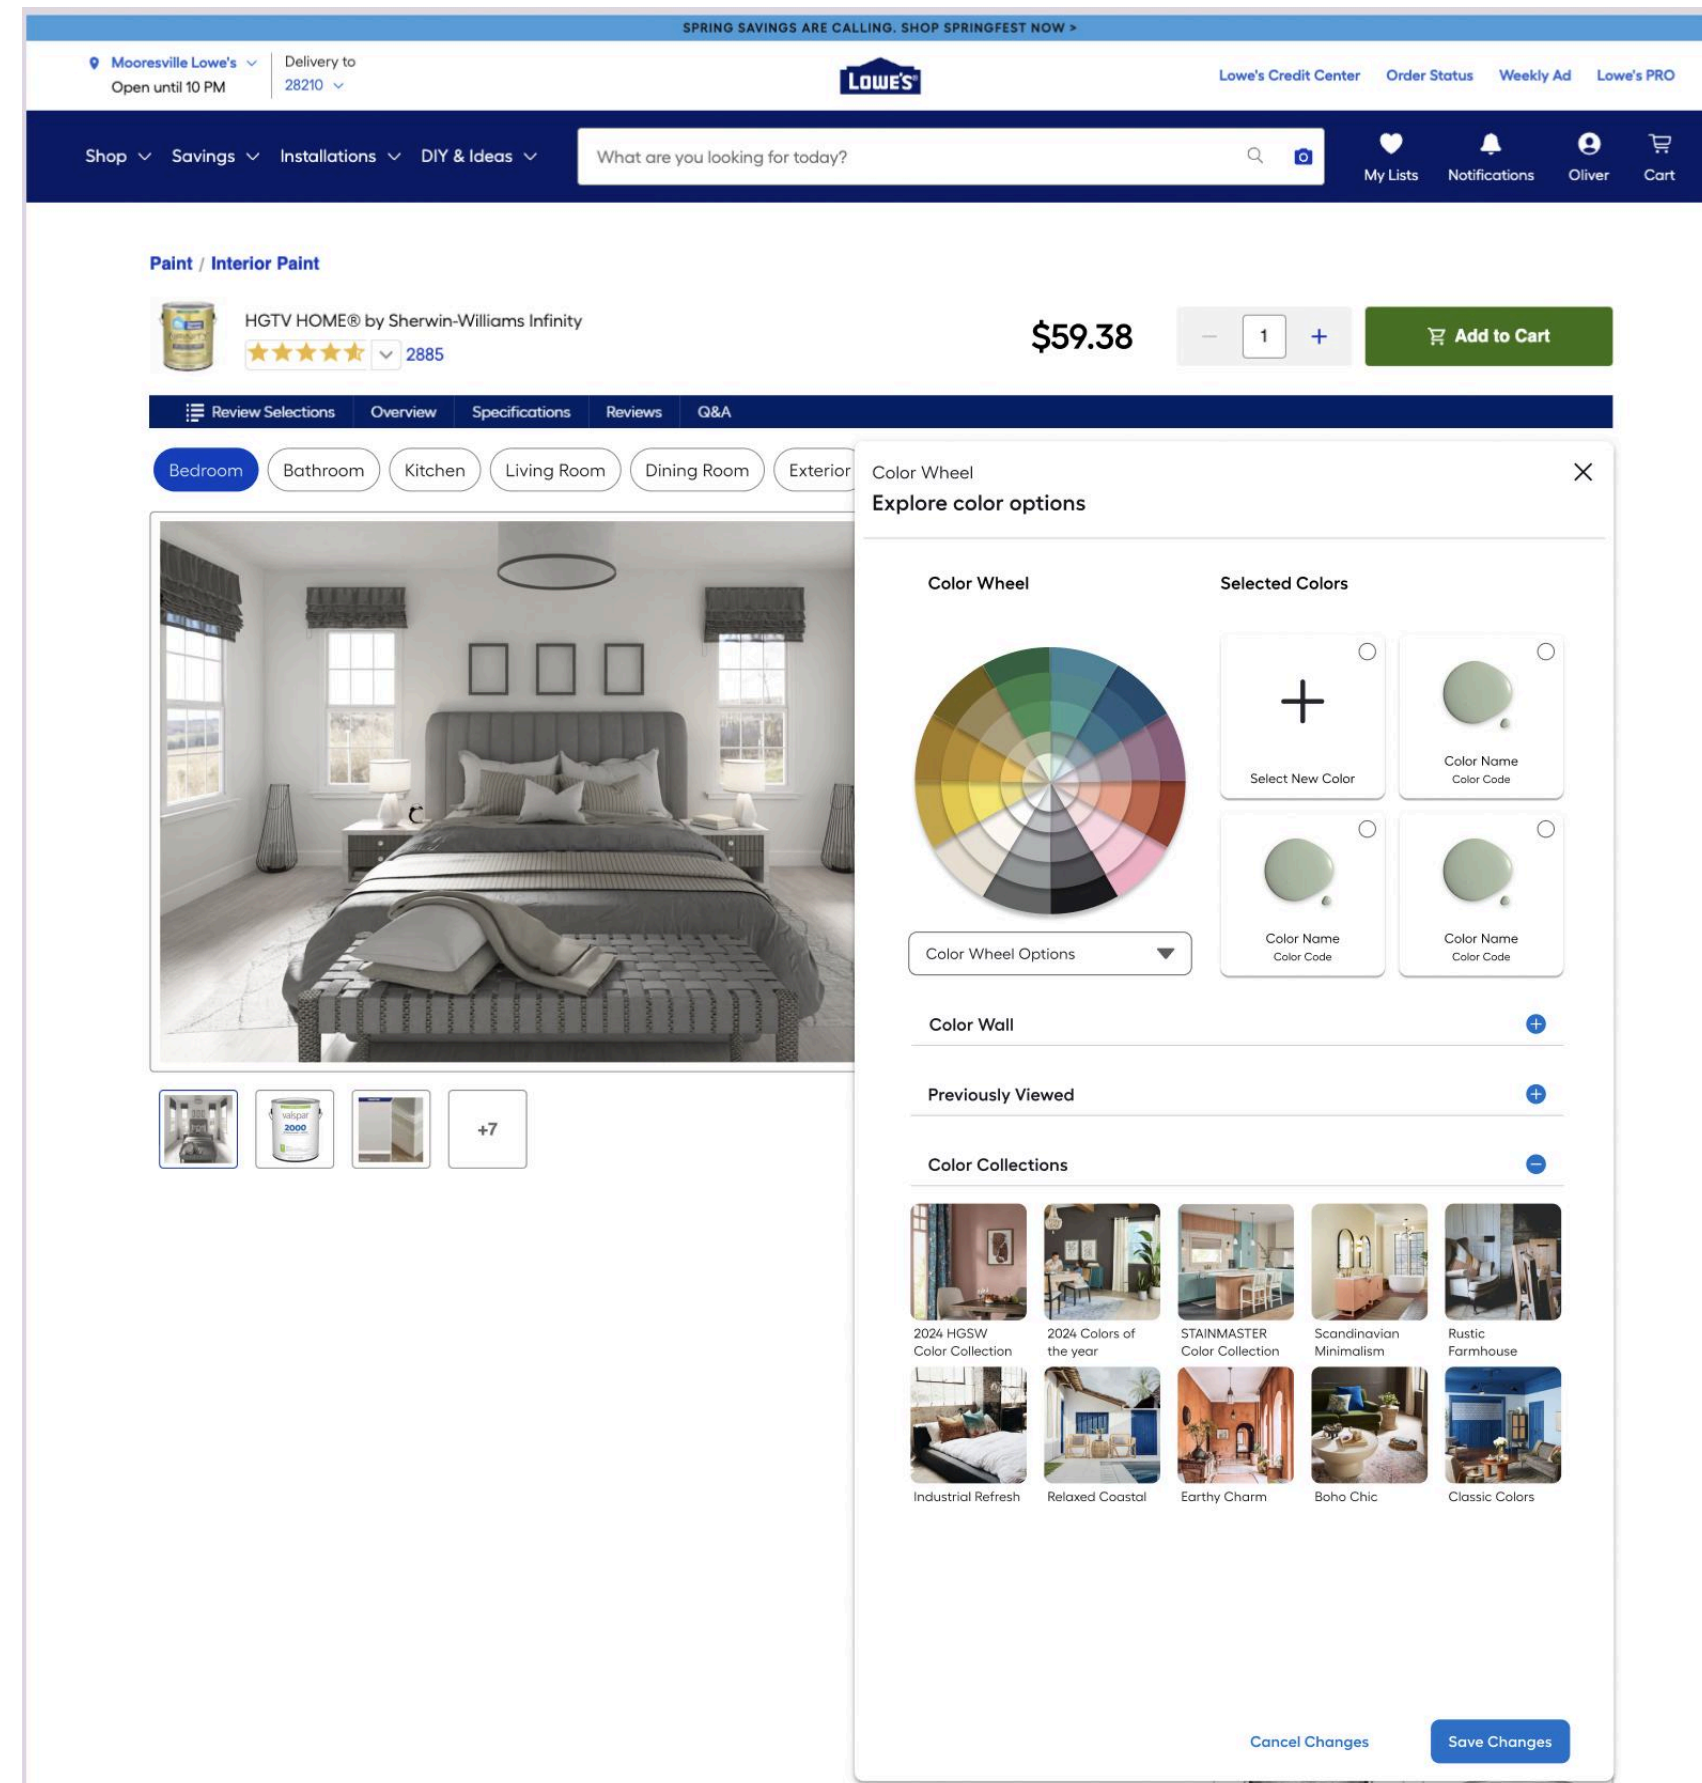

Solution:

Offering a previously viewed area that is scrollable and contains a memory of all colors that have previously been clicked on.

Color Collection

Interactions:

For our less confident users, we should still offer our color collections. From this view they are able to see the booklet cover photos for each collection. This again calls back to the in store experience. Colors can be explored and chosen from each collection.

Final State

Interactions:

After an additional color is selected the configurator is updated to include the new color.

The screenshot shows the Lowe's website interface for a paint product. At the top, there's a navigation bar with the Lowe's logo and links for 'Lowe's Credit Center', 'Order Status', 'Weekly Ad', and 'Lowe's PRO'. Below this is a search bar with the text 'What are you looking for today?' and icons for 'My Lists', 'Notifications', 'Oliver', and 'Cart'. The main content area is titled 'Paint / Interior Paint' and features a product card for 'HGTV HOME® by Sherwin-Williams Infinity' with a price of '\$59.38' and an 'Add to Cart' button. Below the product card are tabs for 'Review Selections', 'Overview', 'Specifications', 'Reviews', and 'Q&A'. A room selector bar includes 'Bedroom', 'Bathroom', 'Kitchen', 'Living Room', 'Dining Room', and 'Exterior'. A large image of a bedroom is shown, with a color selection palette below it. The palette includes color swatches for 'Coral Salmon HGSW6578', 'Periwinkle Dream HGSW6578', and 'Lake Norman HGSW6578'. Below the color swatches are icons for 'Paint Type: Interior', 'Exterior', 'Cabinet & Furniture', and 'Stains'. A 'Size: 1 Gallon' section shows options for 'Sample', 'Quart', '1 Gallon', and '2 Gallon'. A 'Sheen: Satin' section shows options for 'Flat', 'Eggshell', 'Satin', and 'Semi-Gloss'. At the bottom, there are three paint cans labeled 'OUR BEST', 'valspar', and 'BEST VALUE'.