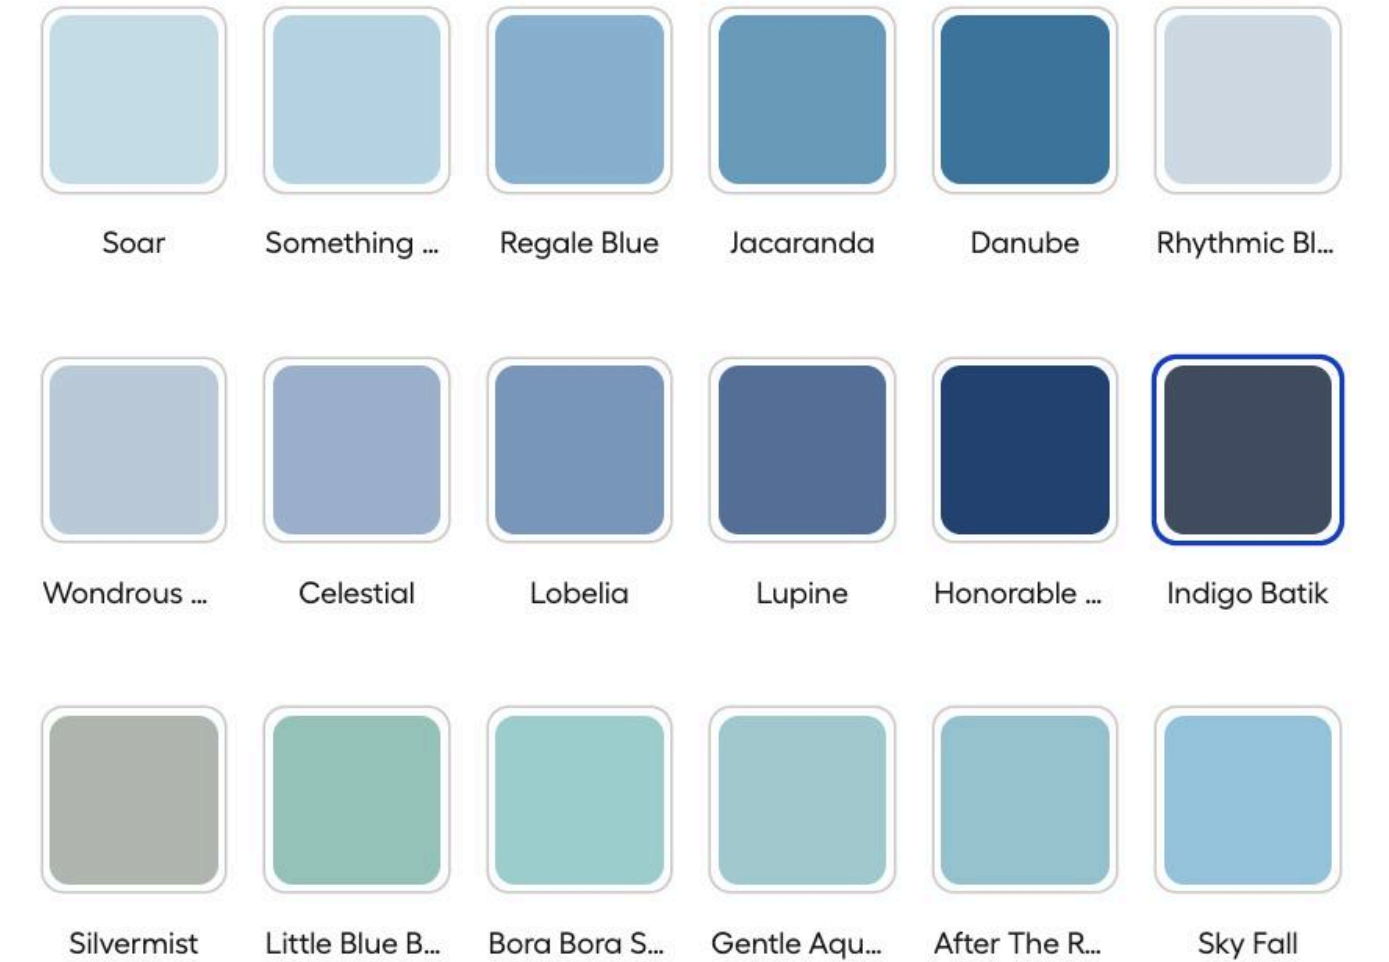

Similar Colors: Indigo Batik

Select Sheen, Size and Brand

Live on Lowes.com

Paint Configurator:

- First color is shown. There is no way to see the second color selected on the home page.

Paint / Interior Paint

HGTV HOME by Sherwin-Williams Infinity Satin Base C Ti...

★★★★★ 3469

\$65.98

1

Add to Cart

Review Selections Overview Specifications Reviews Compare Q&A

Bedroom Bathroom Kitchen Living Room Dining Room Exterior

Search by Color Name, Number or Family

Filter

Selected Color
Indigo Batik
HGSW7602

< ... 133 134 135 ... >

Project Type: Interior ⓘ Help me choose

Live on Lowes.com

Filter Color:

- In order to change the color, select filter, then a basic colors are listed to choose from

Color wheel

Default Color Wheel

Interactions:

All colors are on display, ranging from dark to light, and highlighting all popular color groups

By selecting a color, the color wall will change. Colors will be organized dark to light similar to the color wall in stores