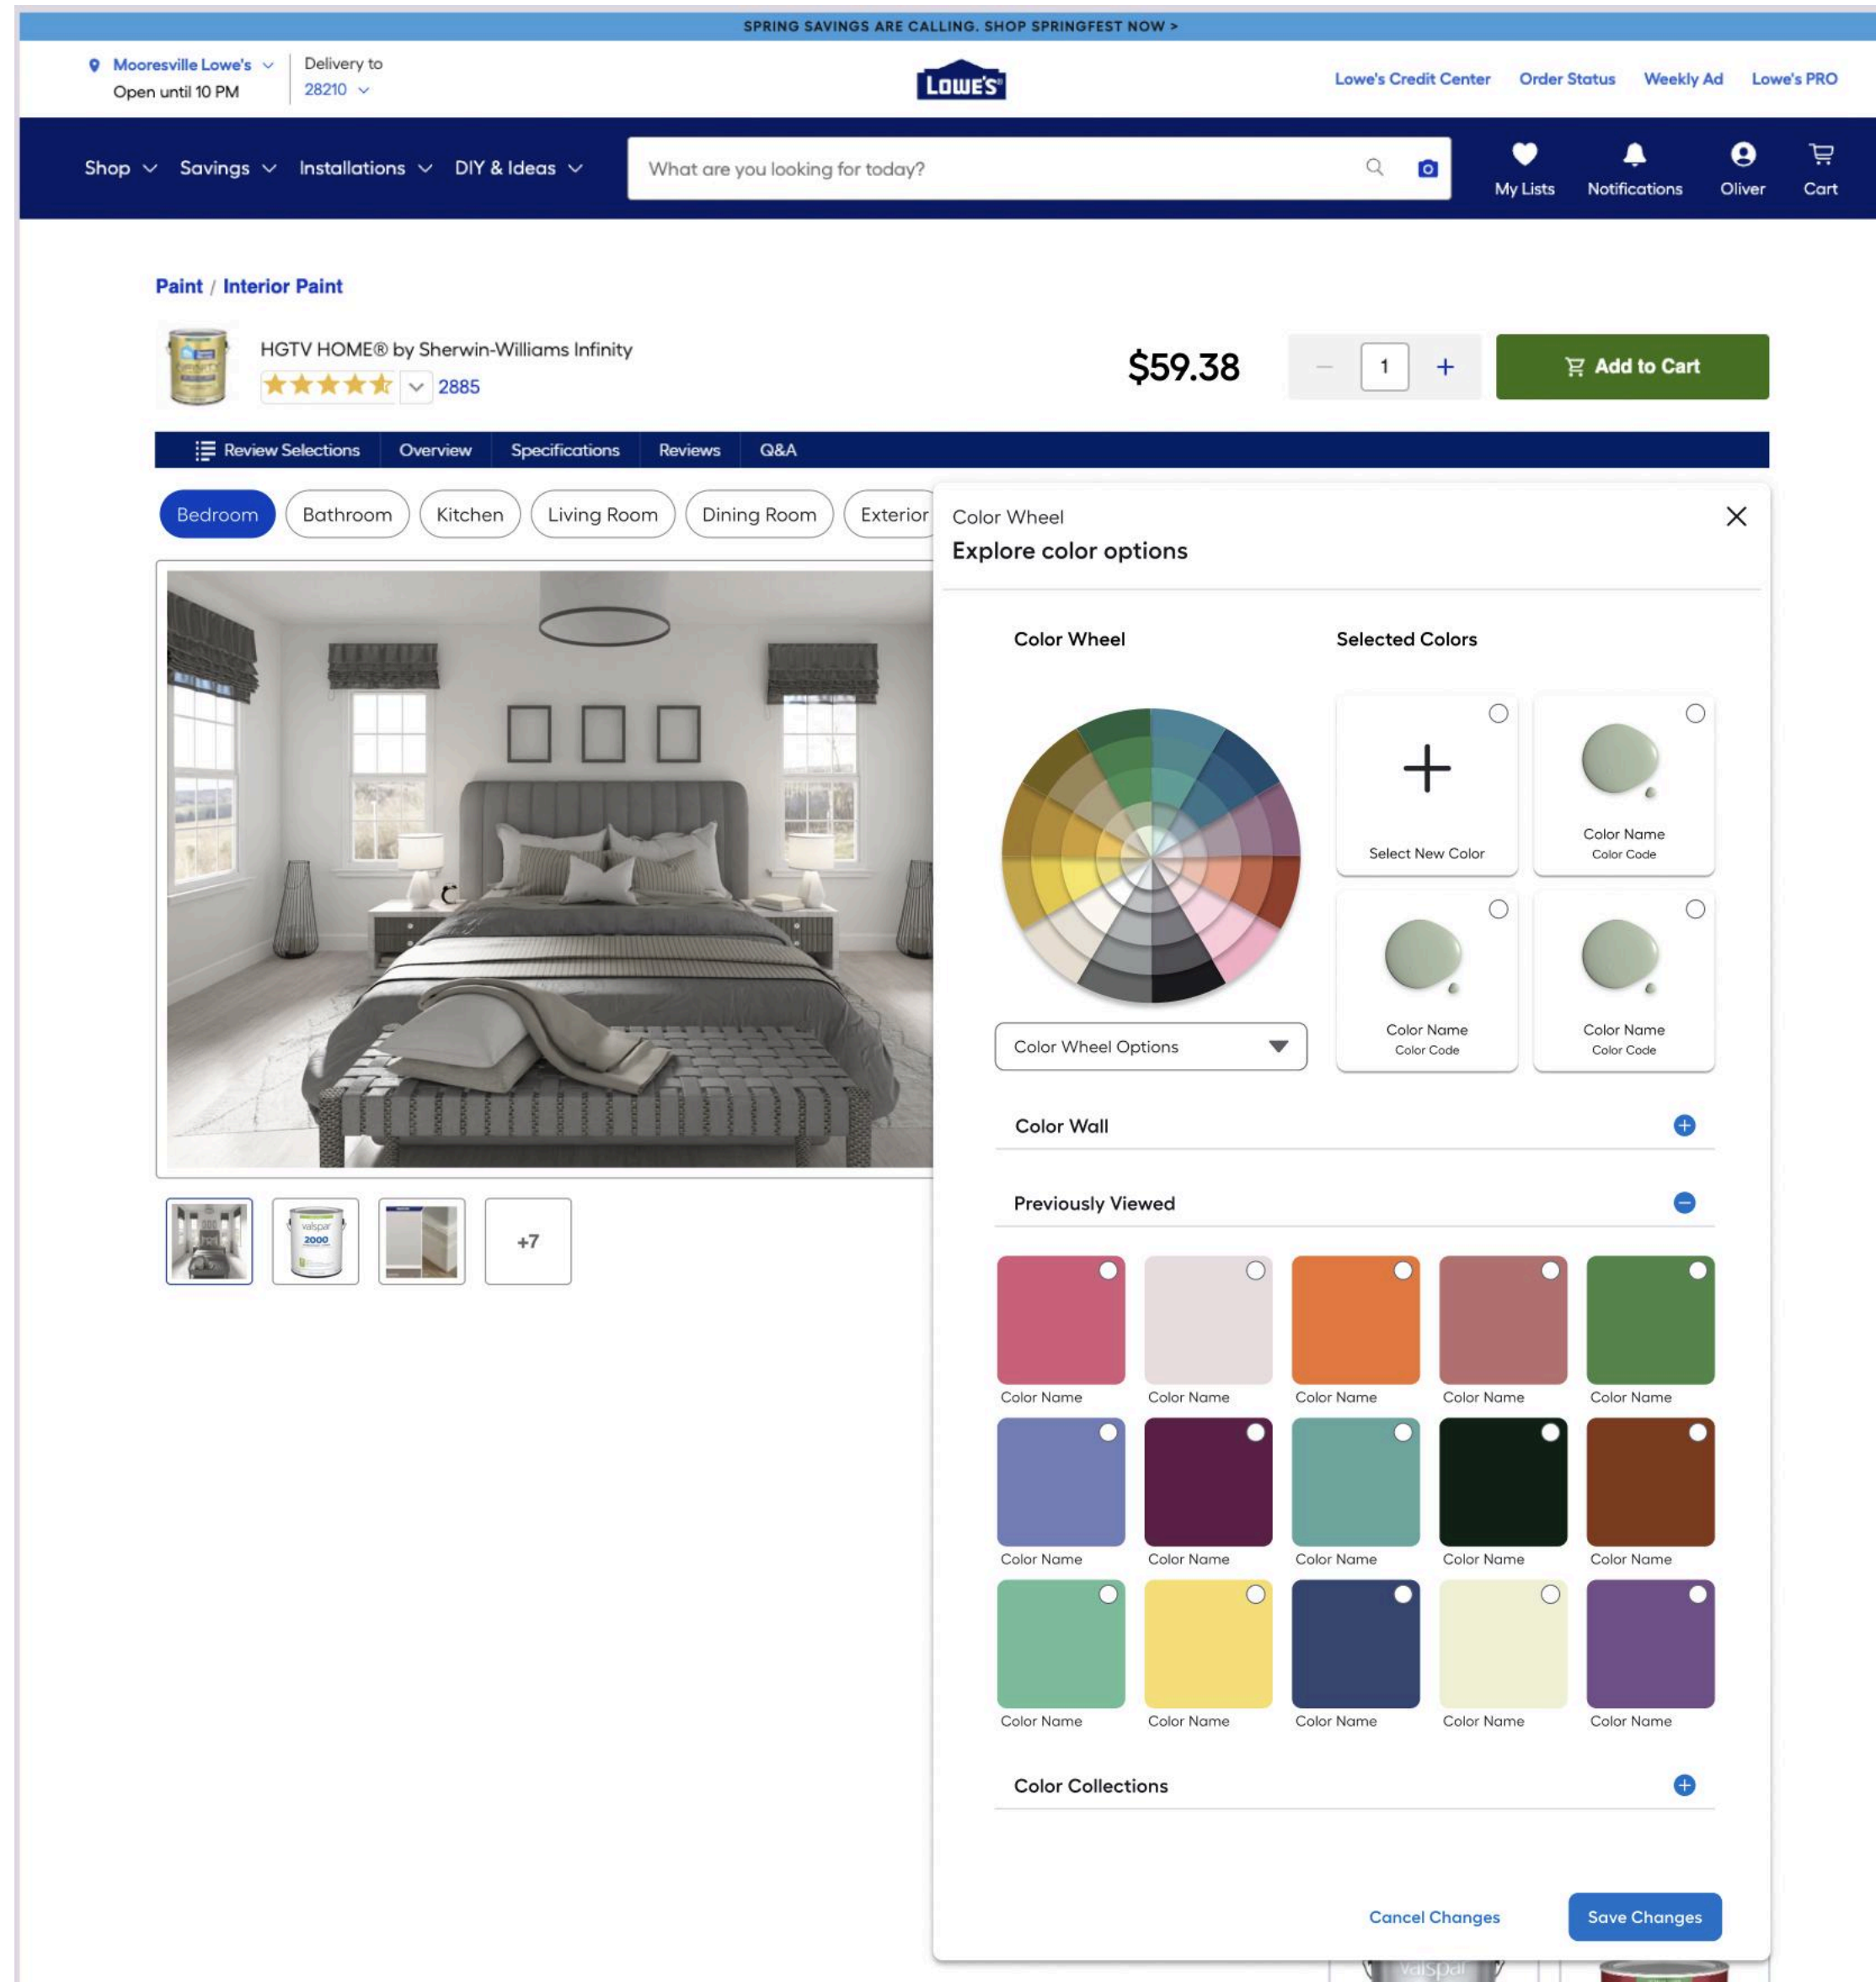

Previously Viewed

Interactions:

Problem:

When exploring such a large variety of colors, it's easy to get lost in the colors. To move on to another color, and then realize you liked the one you saw two colors ago.

Solution:

Offering a previously viewed area that is scrollable and contains a memory of all colors that have previously been clicked on.