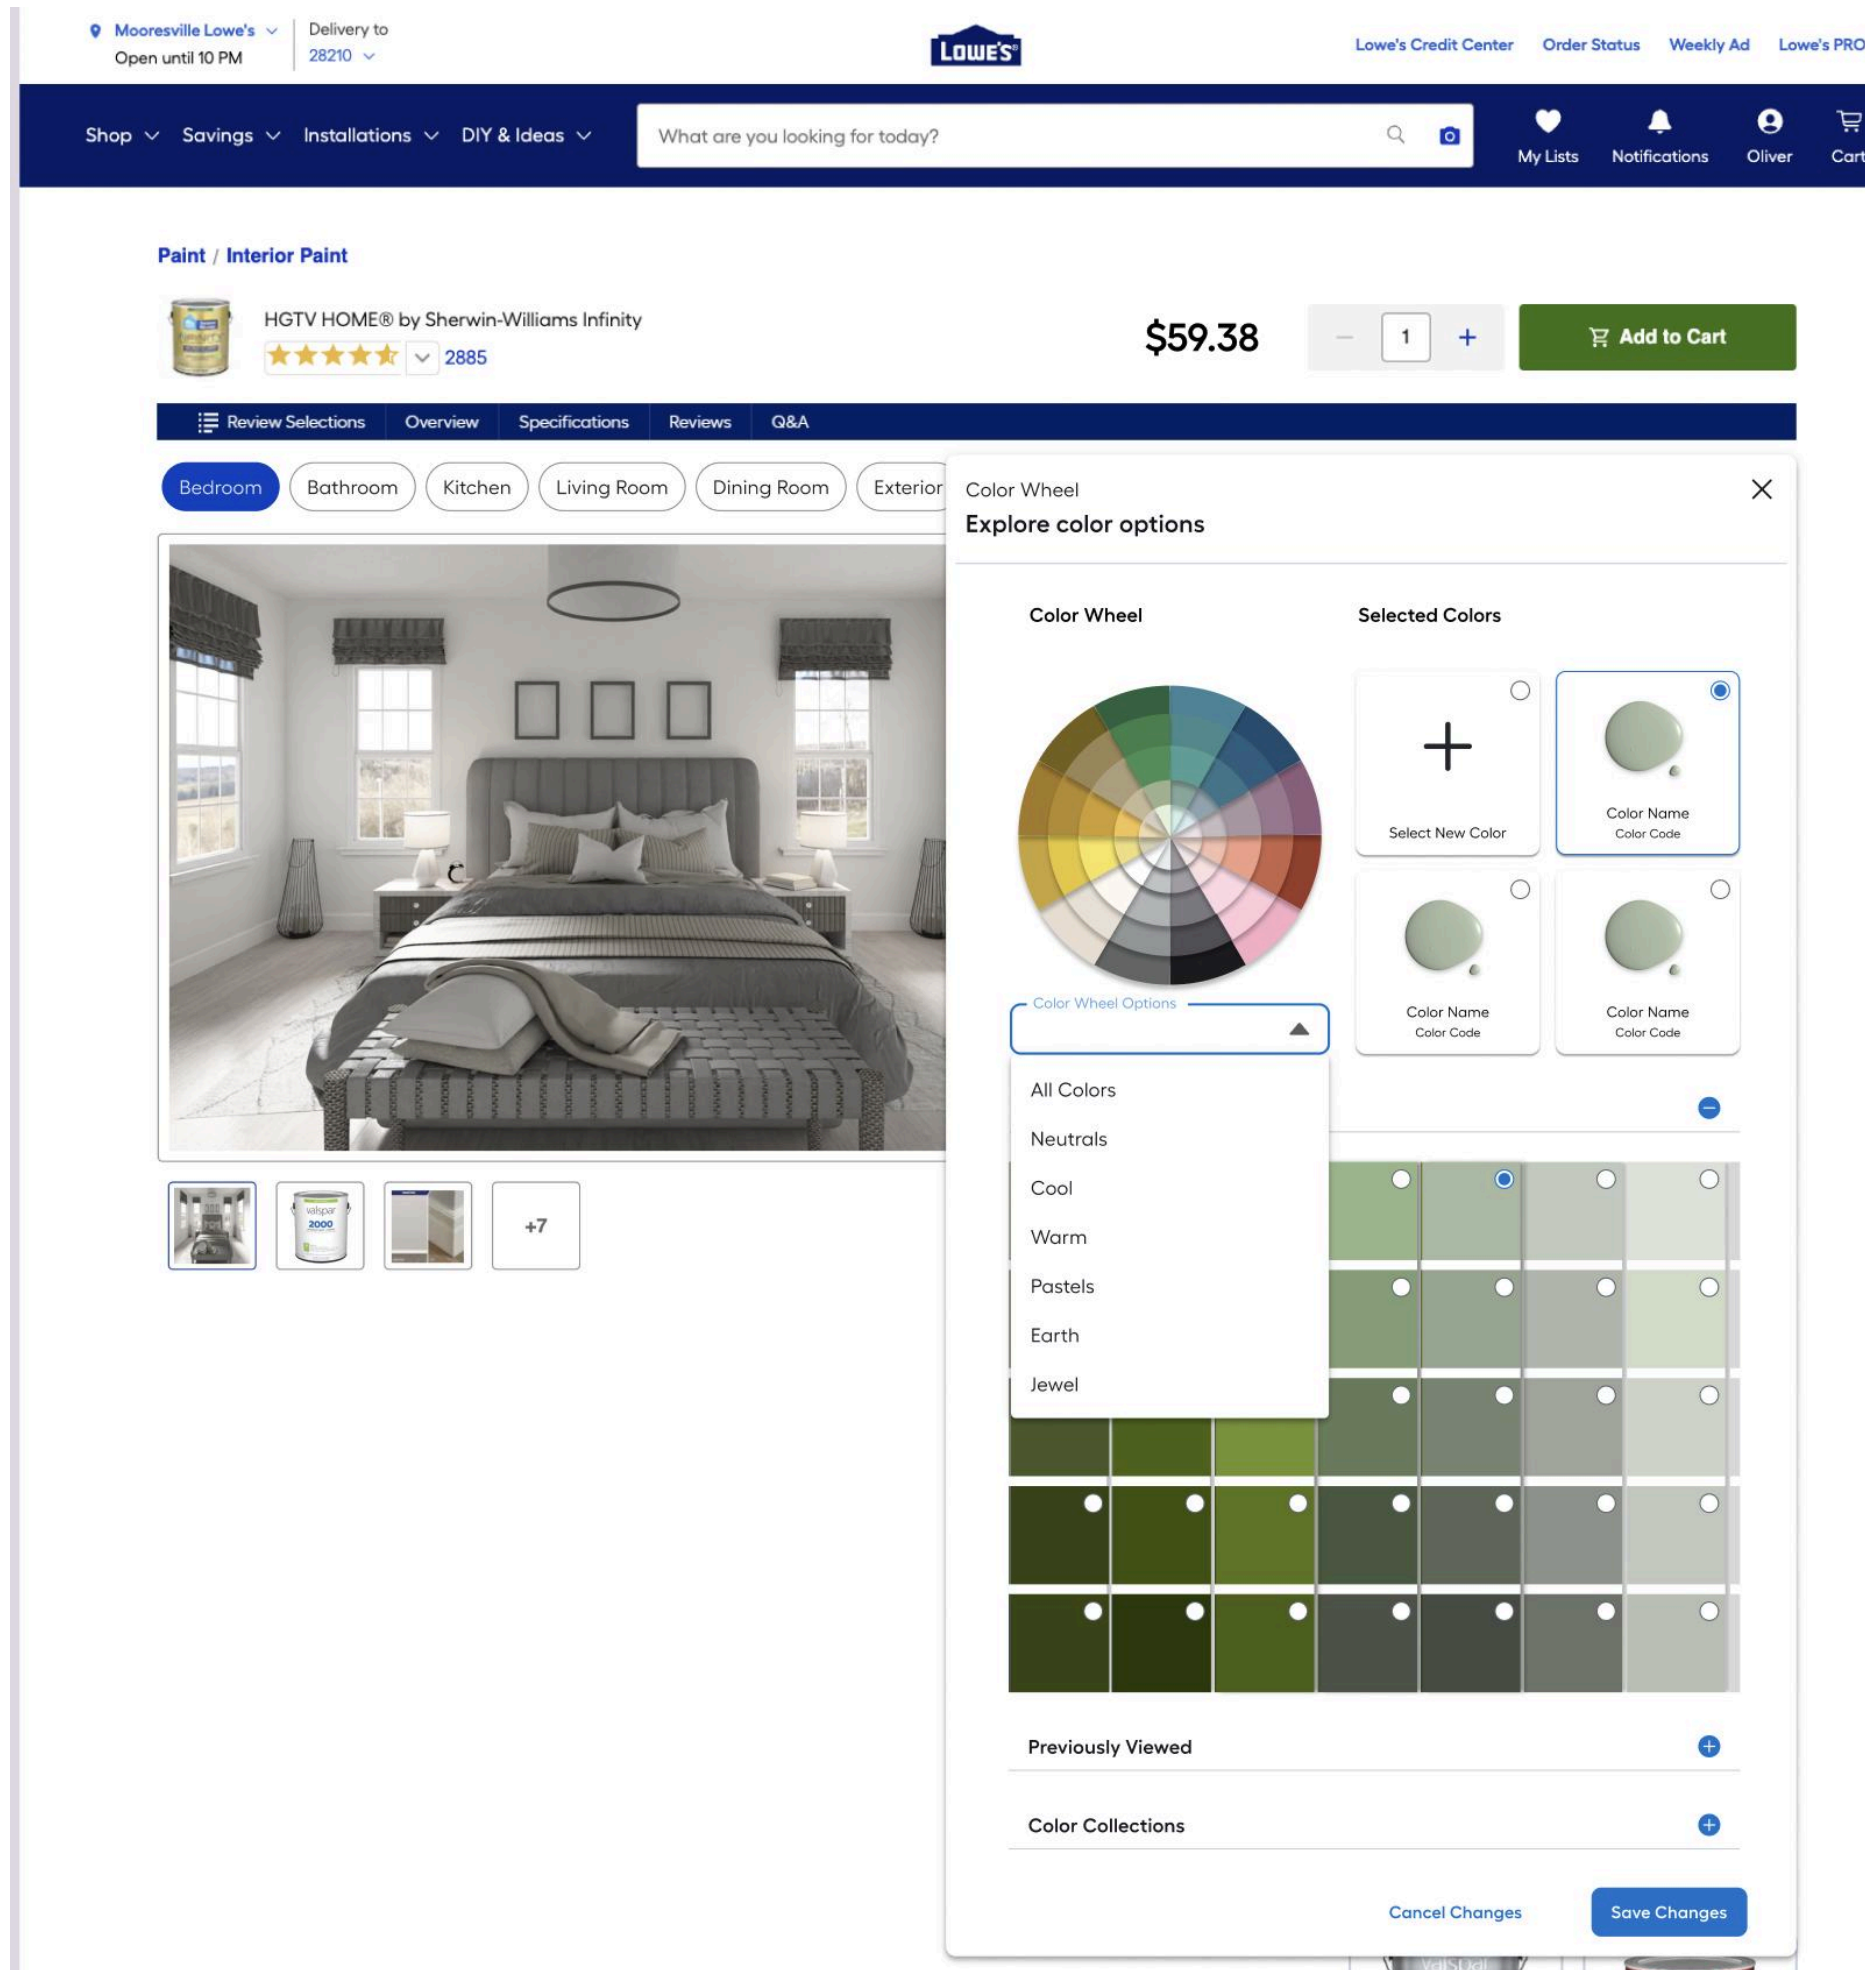

States and Interactions

Color wheel

Color Wheel Selection

Problem:

Traditional color wheel is the infinite possibilities. Lowe's only offers certain colors, and our developers need a clear color start and finish within the color catalogue. In addition are biggest sellers are white, black, and grey. Colors that are traditionally vacant from the color wheels.

Solution:

We lean into the color groupings already established in the interior design community. The wheels offer more options that highlight the variations of colors including neutrals.