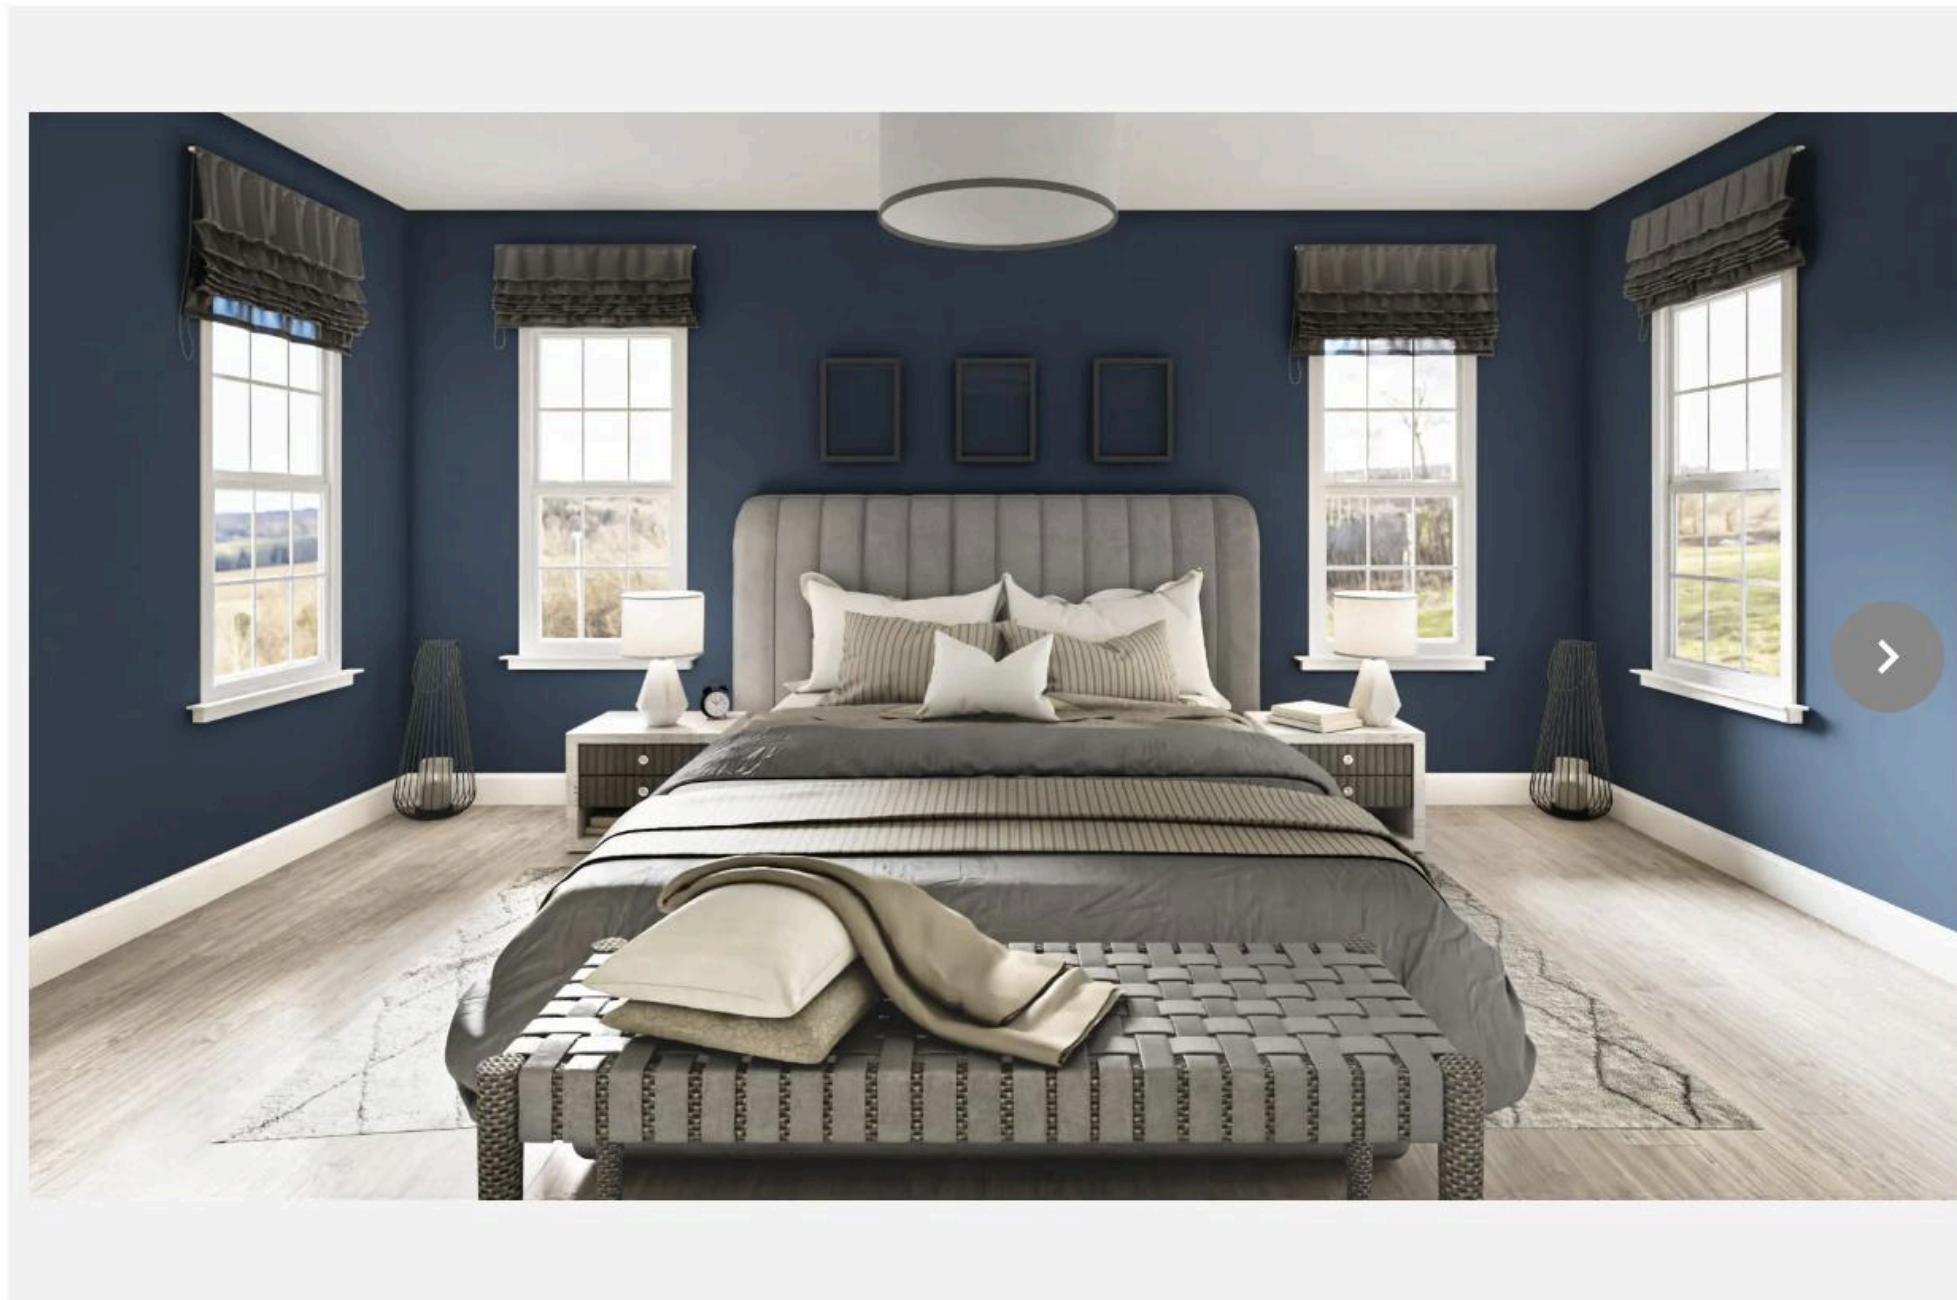

Bedroom Bathroom Kitchen Living Room Dining Room Exterior

Search by Color Name, Number or Family

Filter 1

Selected Color
Indigo Batik
HGSW7602

Project Type: Interior [Help me choose](#)

Live on Lowes.com

Color Selection: