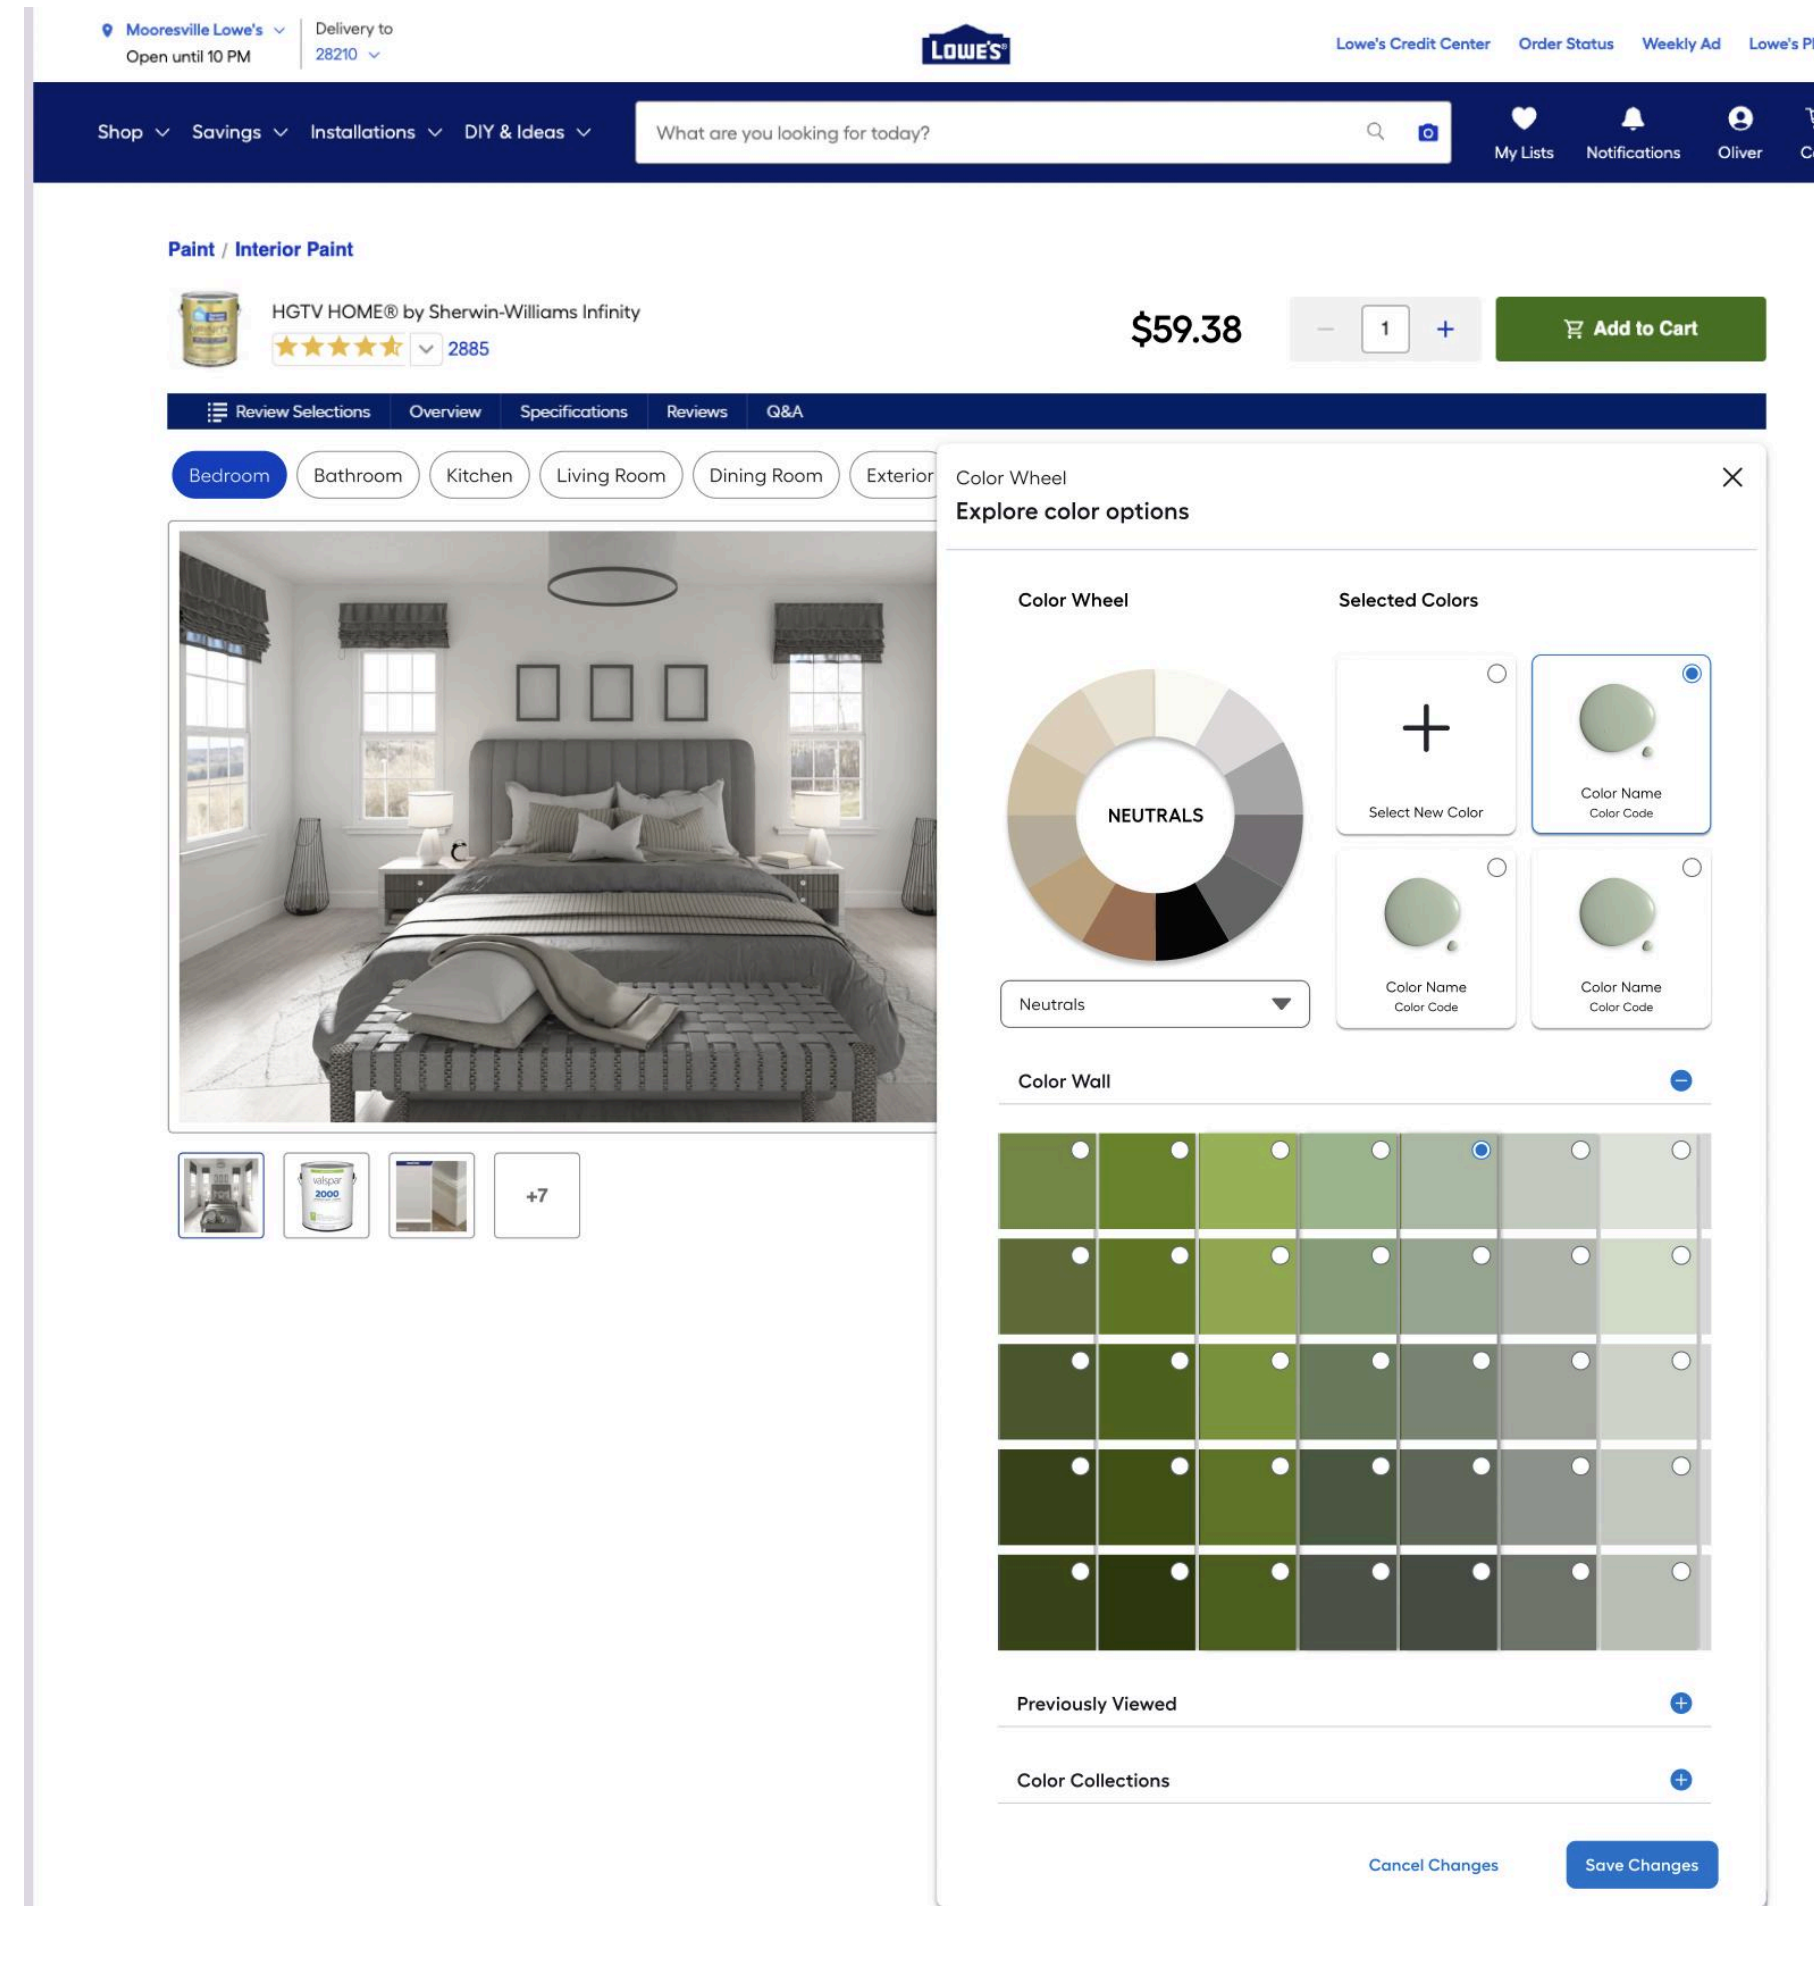

States and Interactions

Color wheel

Color Wheel Selection

Problem:

Traditional color wheel is the infinite possibilities. Lowe's only offers certain colors, and our developers need a clear color start and finish within the color catalogue. In addition are biggest sellers are white, black, and grey. Colors that are traditionally vacant from the color wheels.

Solution:

We lean into the color groupings already established in the interior design community. The wheels offer more options that highlight the variations of colors including neutrals.